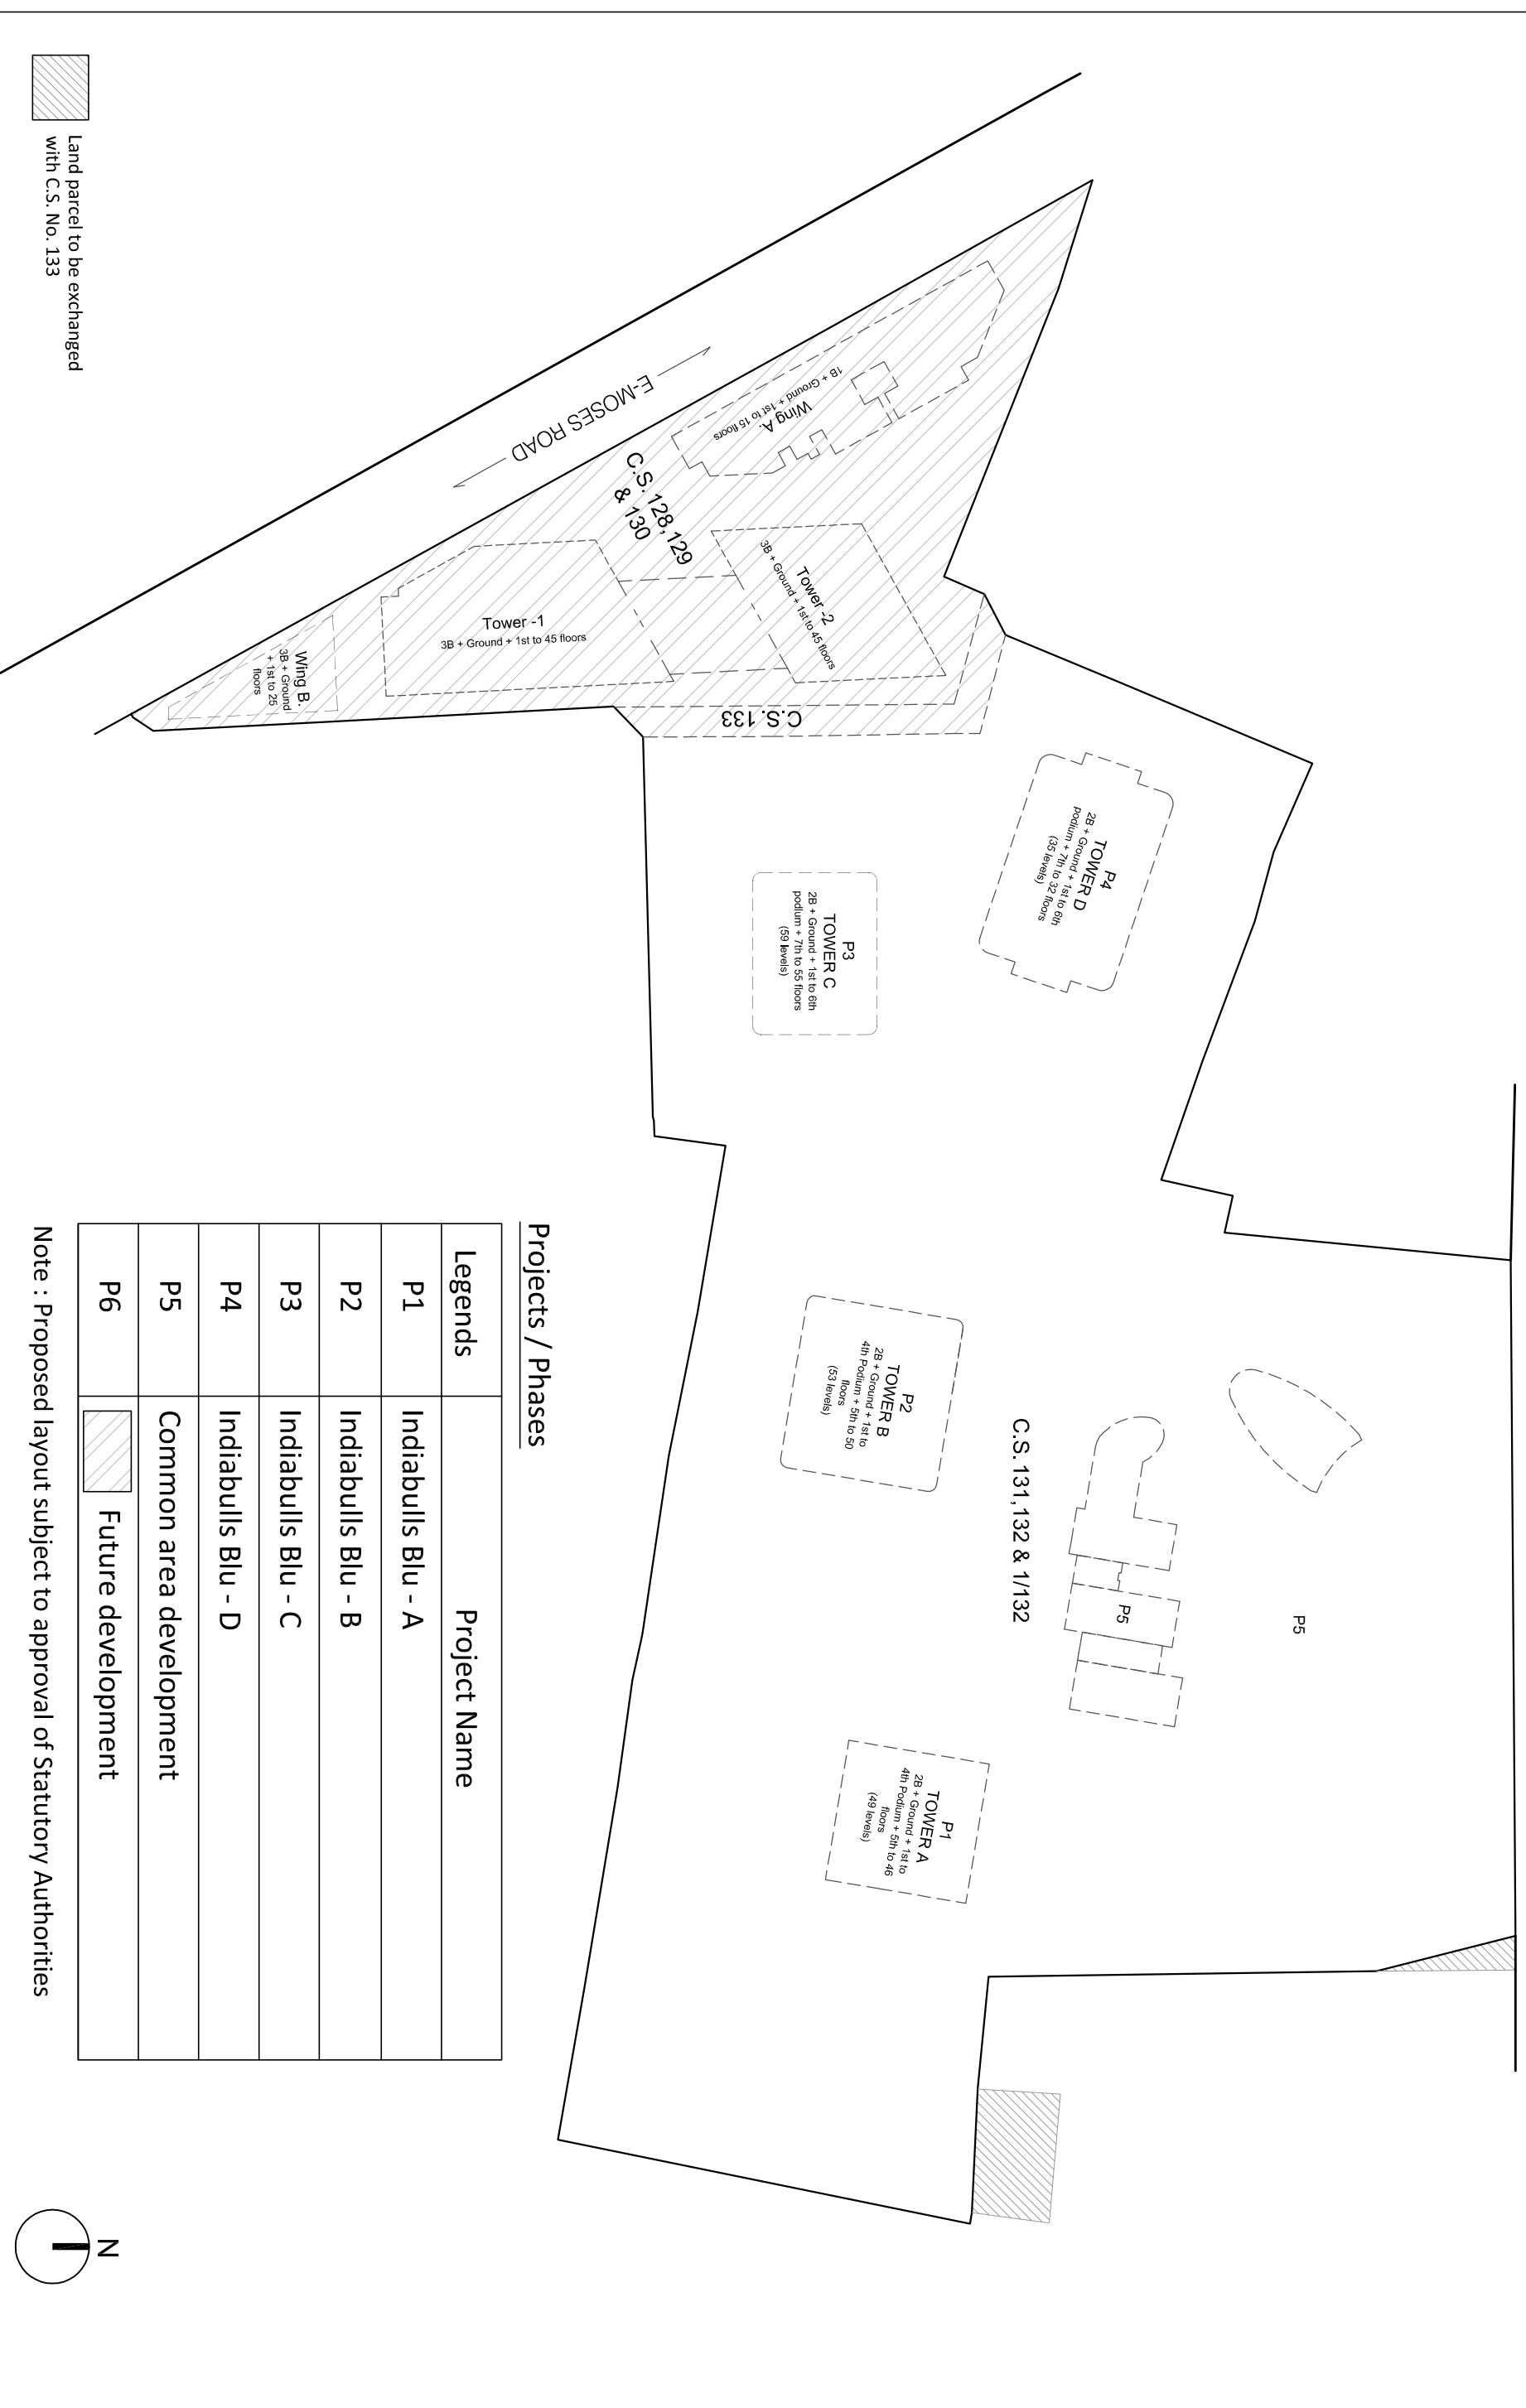

PROPOSED LAYOUT

← GANPATRAO KADAM MARG →

Land parcel to be exchanged with C.S. No. 133

Projects / Phases

Legends	Project Name
P1	Indiabulls Blu - A
P2	Indiabulls Blu - B
P3	Indiabulls Blu - C
P4	Indiabulls Blu - D
P5	Common area development
P6	Future development

Note : Proposed layout subject to approval of Statutory Authorities