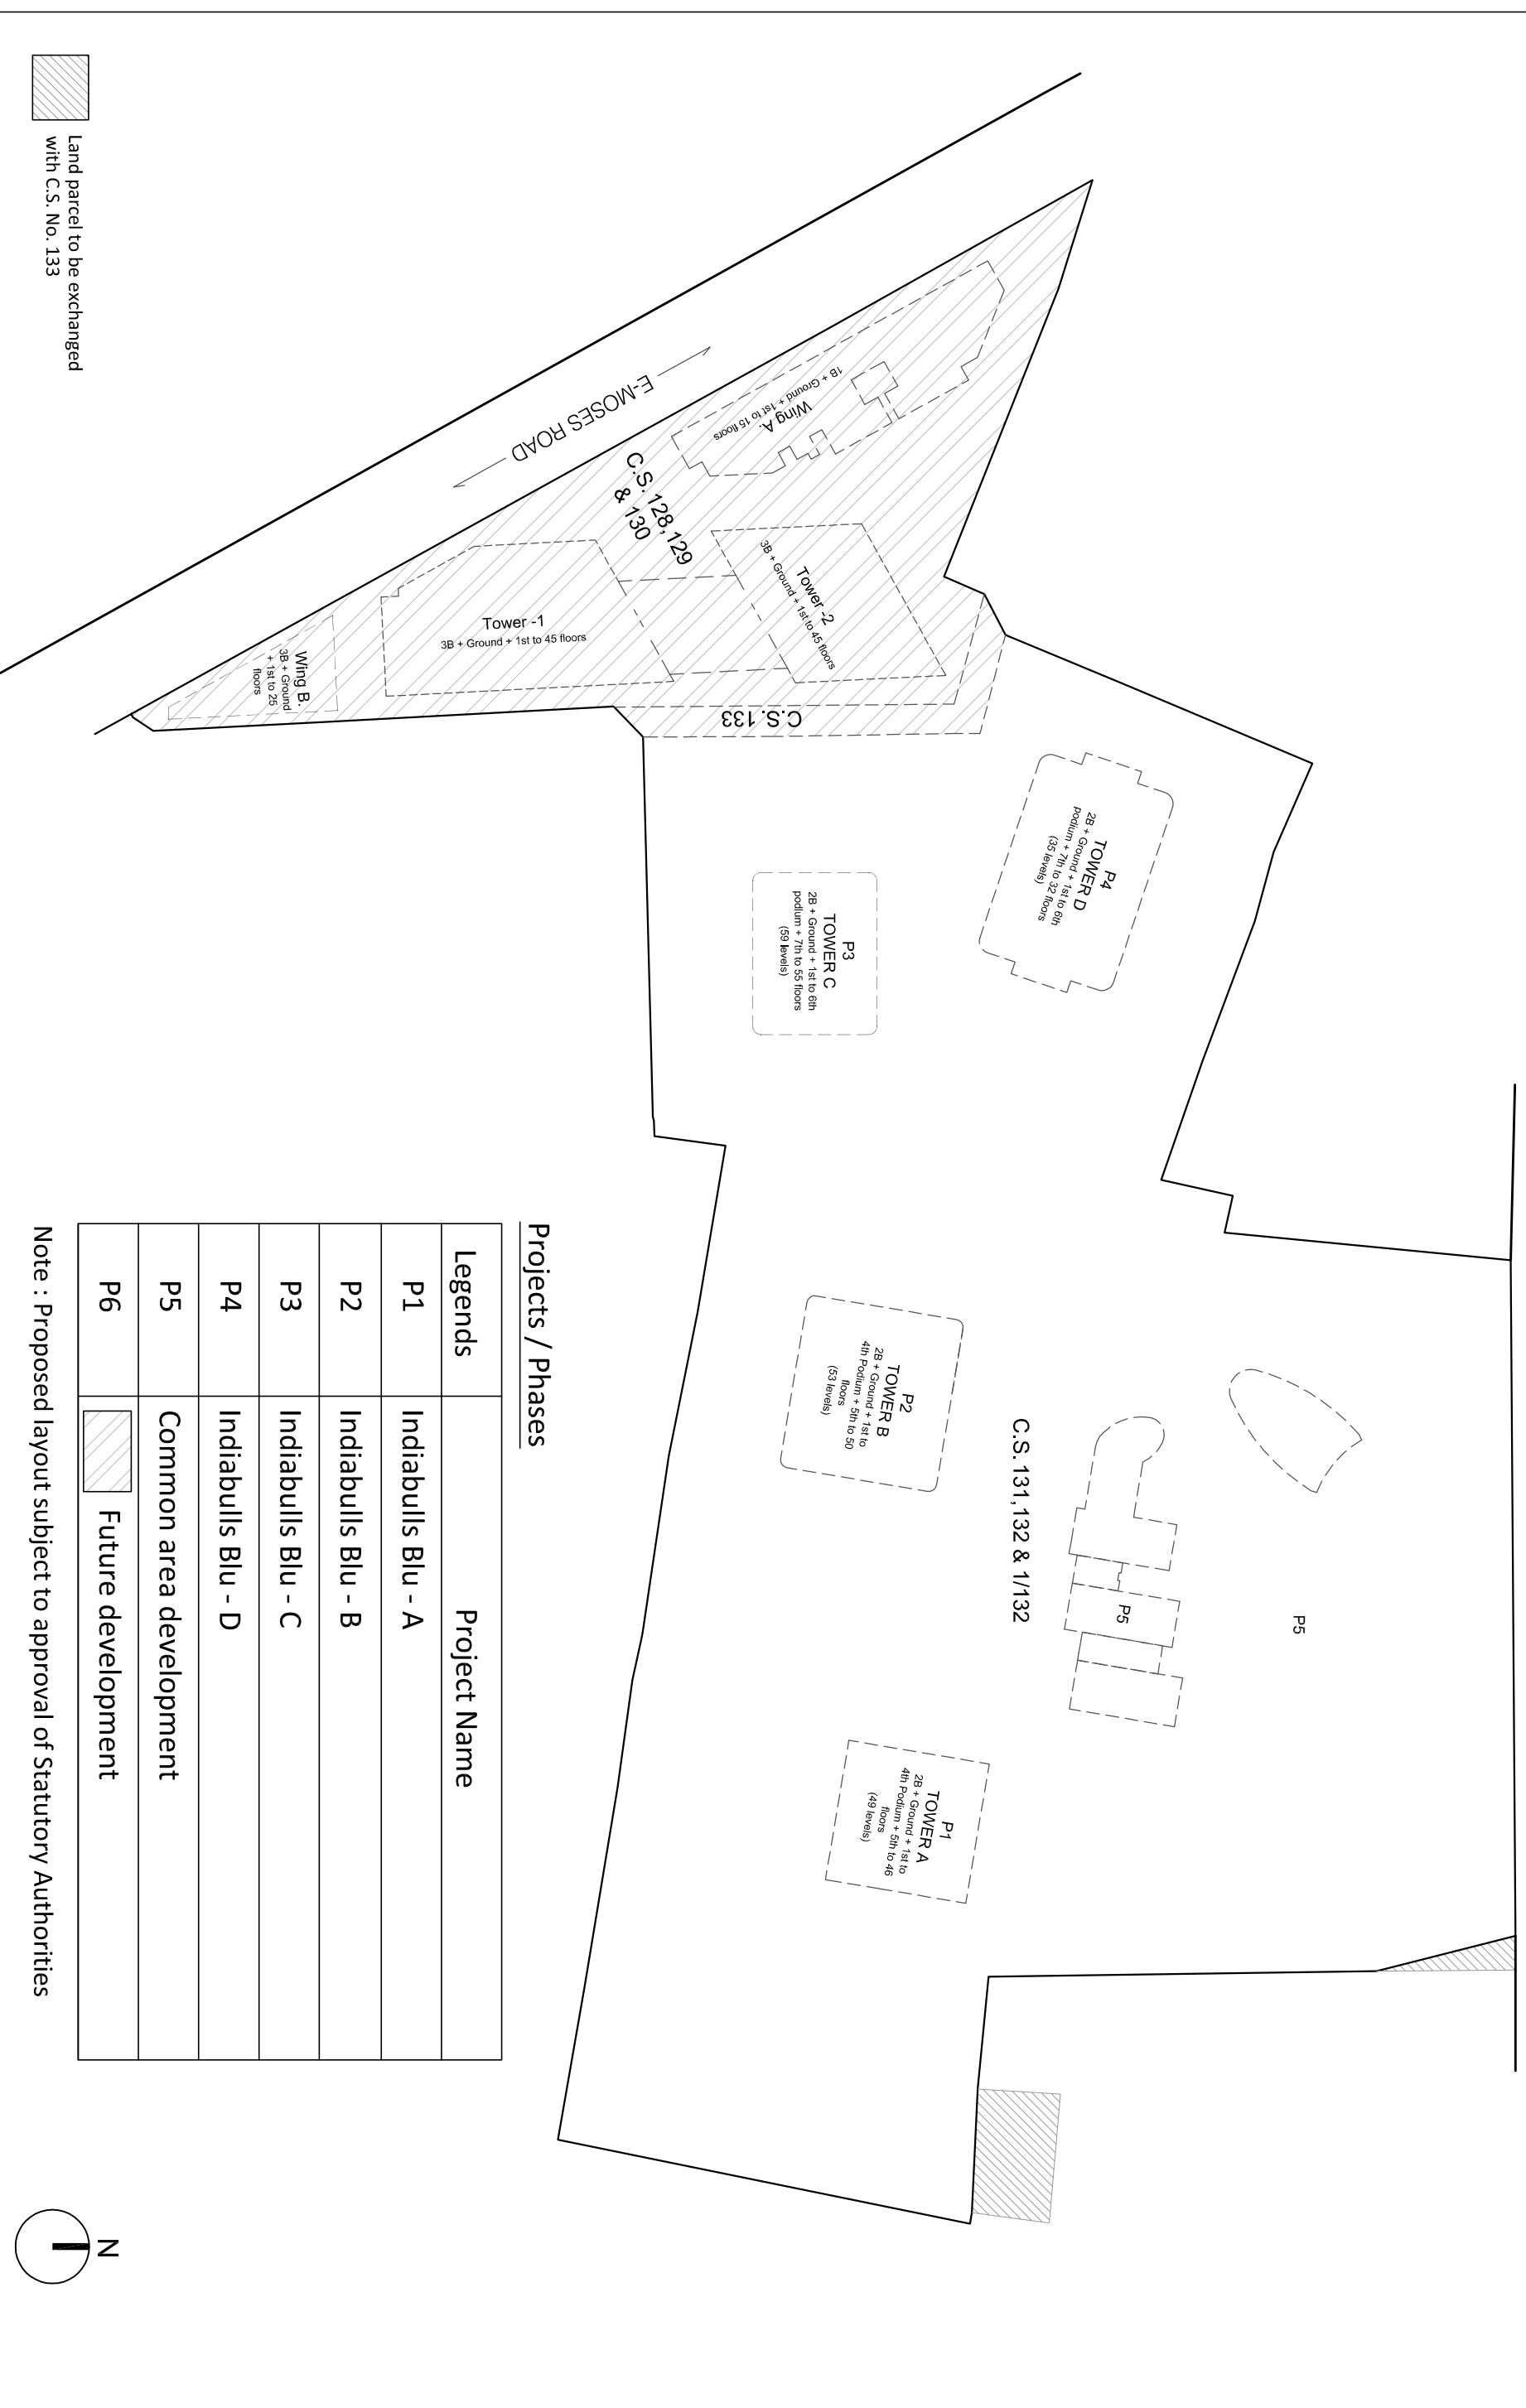

PROPOSED LAYOUT

← GANPATRAO KADAM MARG →

Projects / Phases

Legends	Project Name
P1	Indiabulls Blu - A
P2	Indiabulls Blu - B
P3	Indiabulls Blu - C
P4	Indiabulls Blu - D
P5	Common area development
P6	Future development

Note : Proposed layout subject to approval of Statutory Authorities

Land parcel to be exchanged with C.S. No. 133