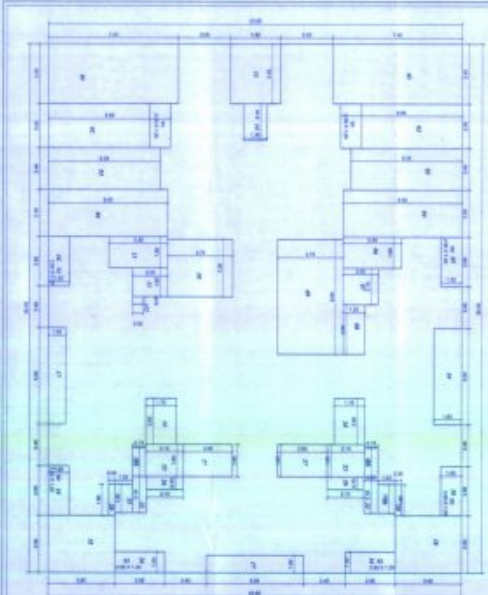

PROJ. NO. 12/2024
DATE: 15/05/2024
SCALE: 1:200
SHEET NO. 12

STRUCTURAL AREA DIAGRAM FOR TYPICAL FLOOR

STRUCTURE AREA CALCULATION

TYPICAL FLOOR	NO. OF ROOMS	AREA (SQ.M)	TOTAL AREA (SQ.M)
1	11	111.0	111.0
2	11	111.0	111.0
3	11	111.0	111.0
4	11	111.0	111.0
TOTAL	44	444.0	444.0

BUILDUP AREA CALCULATION

TYPICAL FLOOR	NO. OF ROOMS	AREA (SQ.M)	TOTAL AREA (SQ.M)
1	11	111.0	111.0
2	11	111.0	111.0
3	11	111.0	111.0
4	11	111.0	111.0
TOTAL	44	444.0	444.0