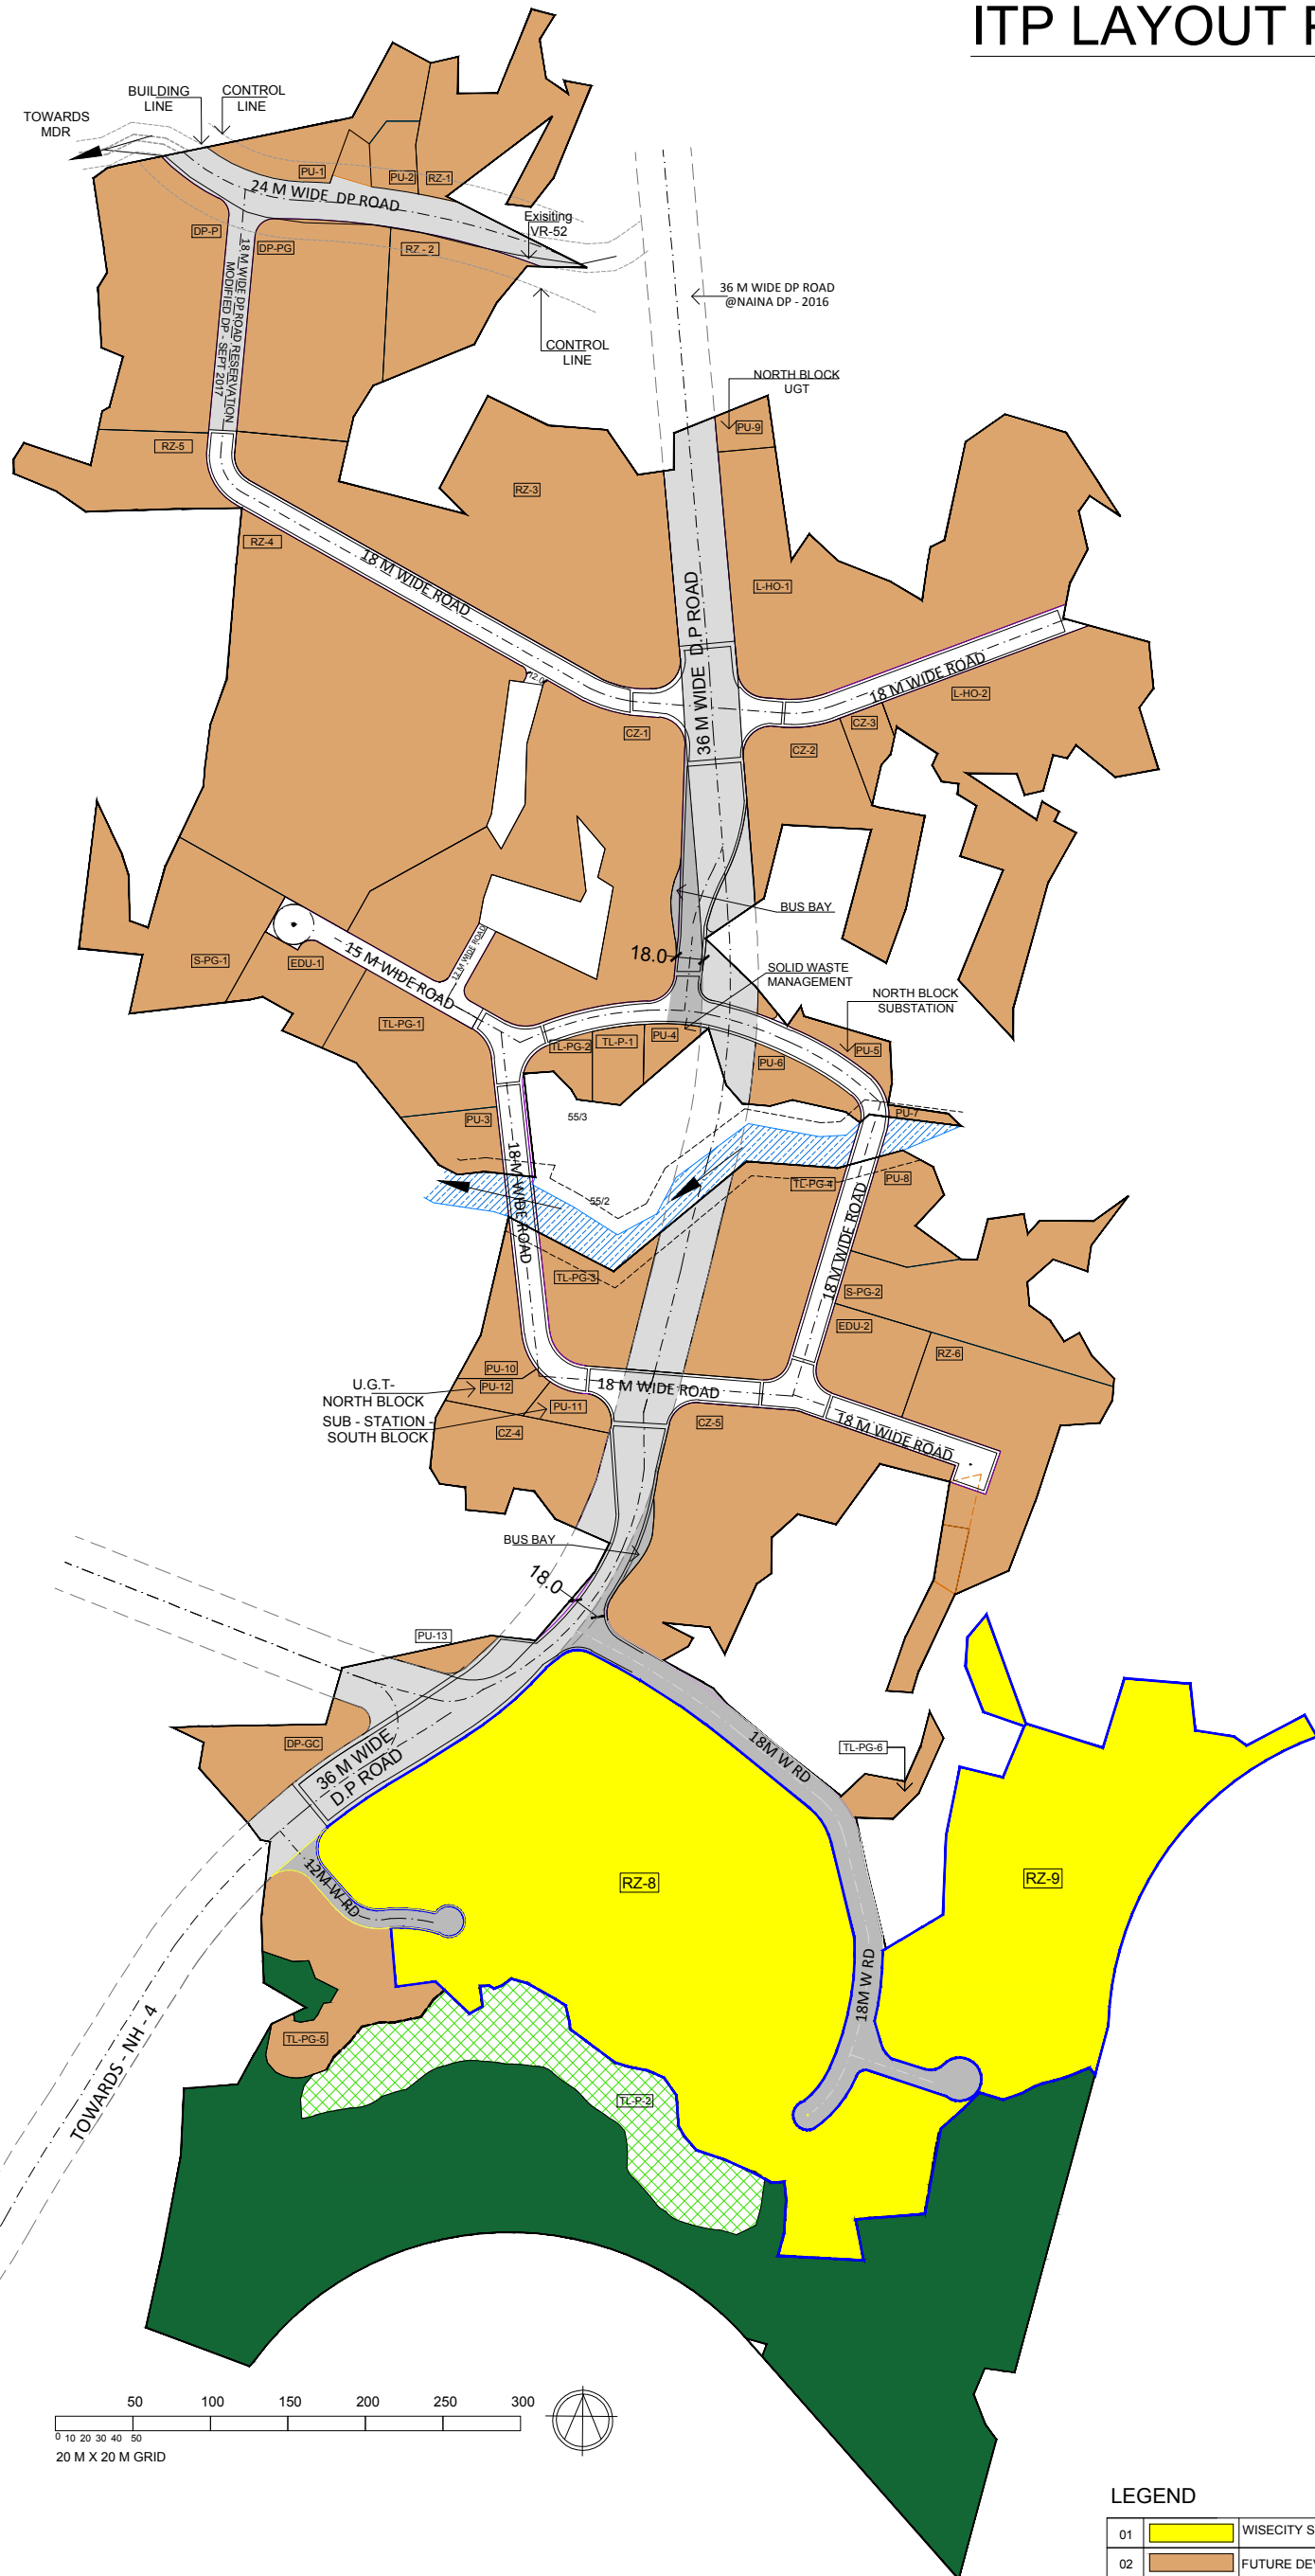

WISE CITY, SOUTH BLOCK, PHASE 1, PROPOSED LAYOUT

LEGEND	
	PLOT BOUNDARY
	PROPOSED REAL ESTATE PROJECT

ITP LAYOUT PLAN

LEGEND		
01		WISECITY SOUTH BLOCK PHASE 1
02		FUTURE DEVELOPMENT