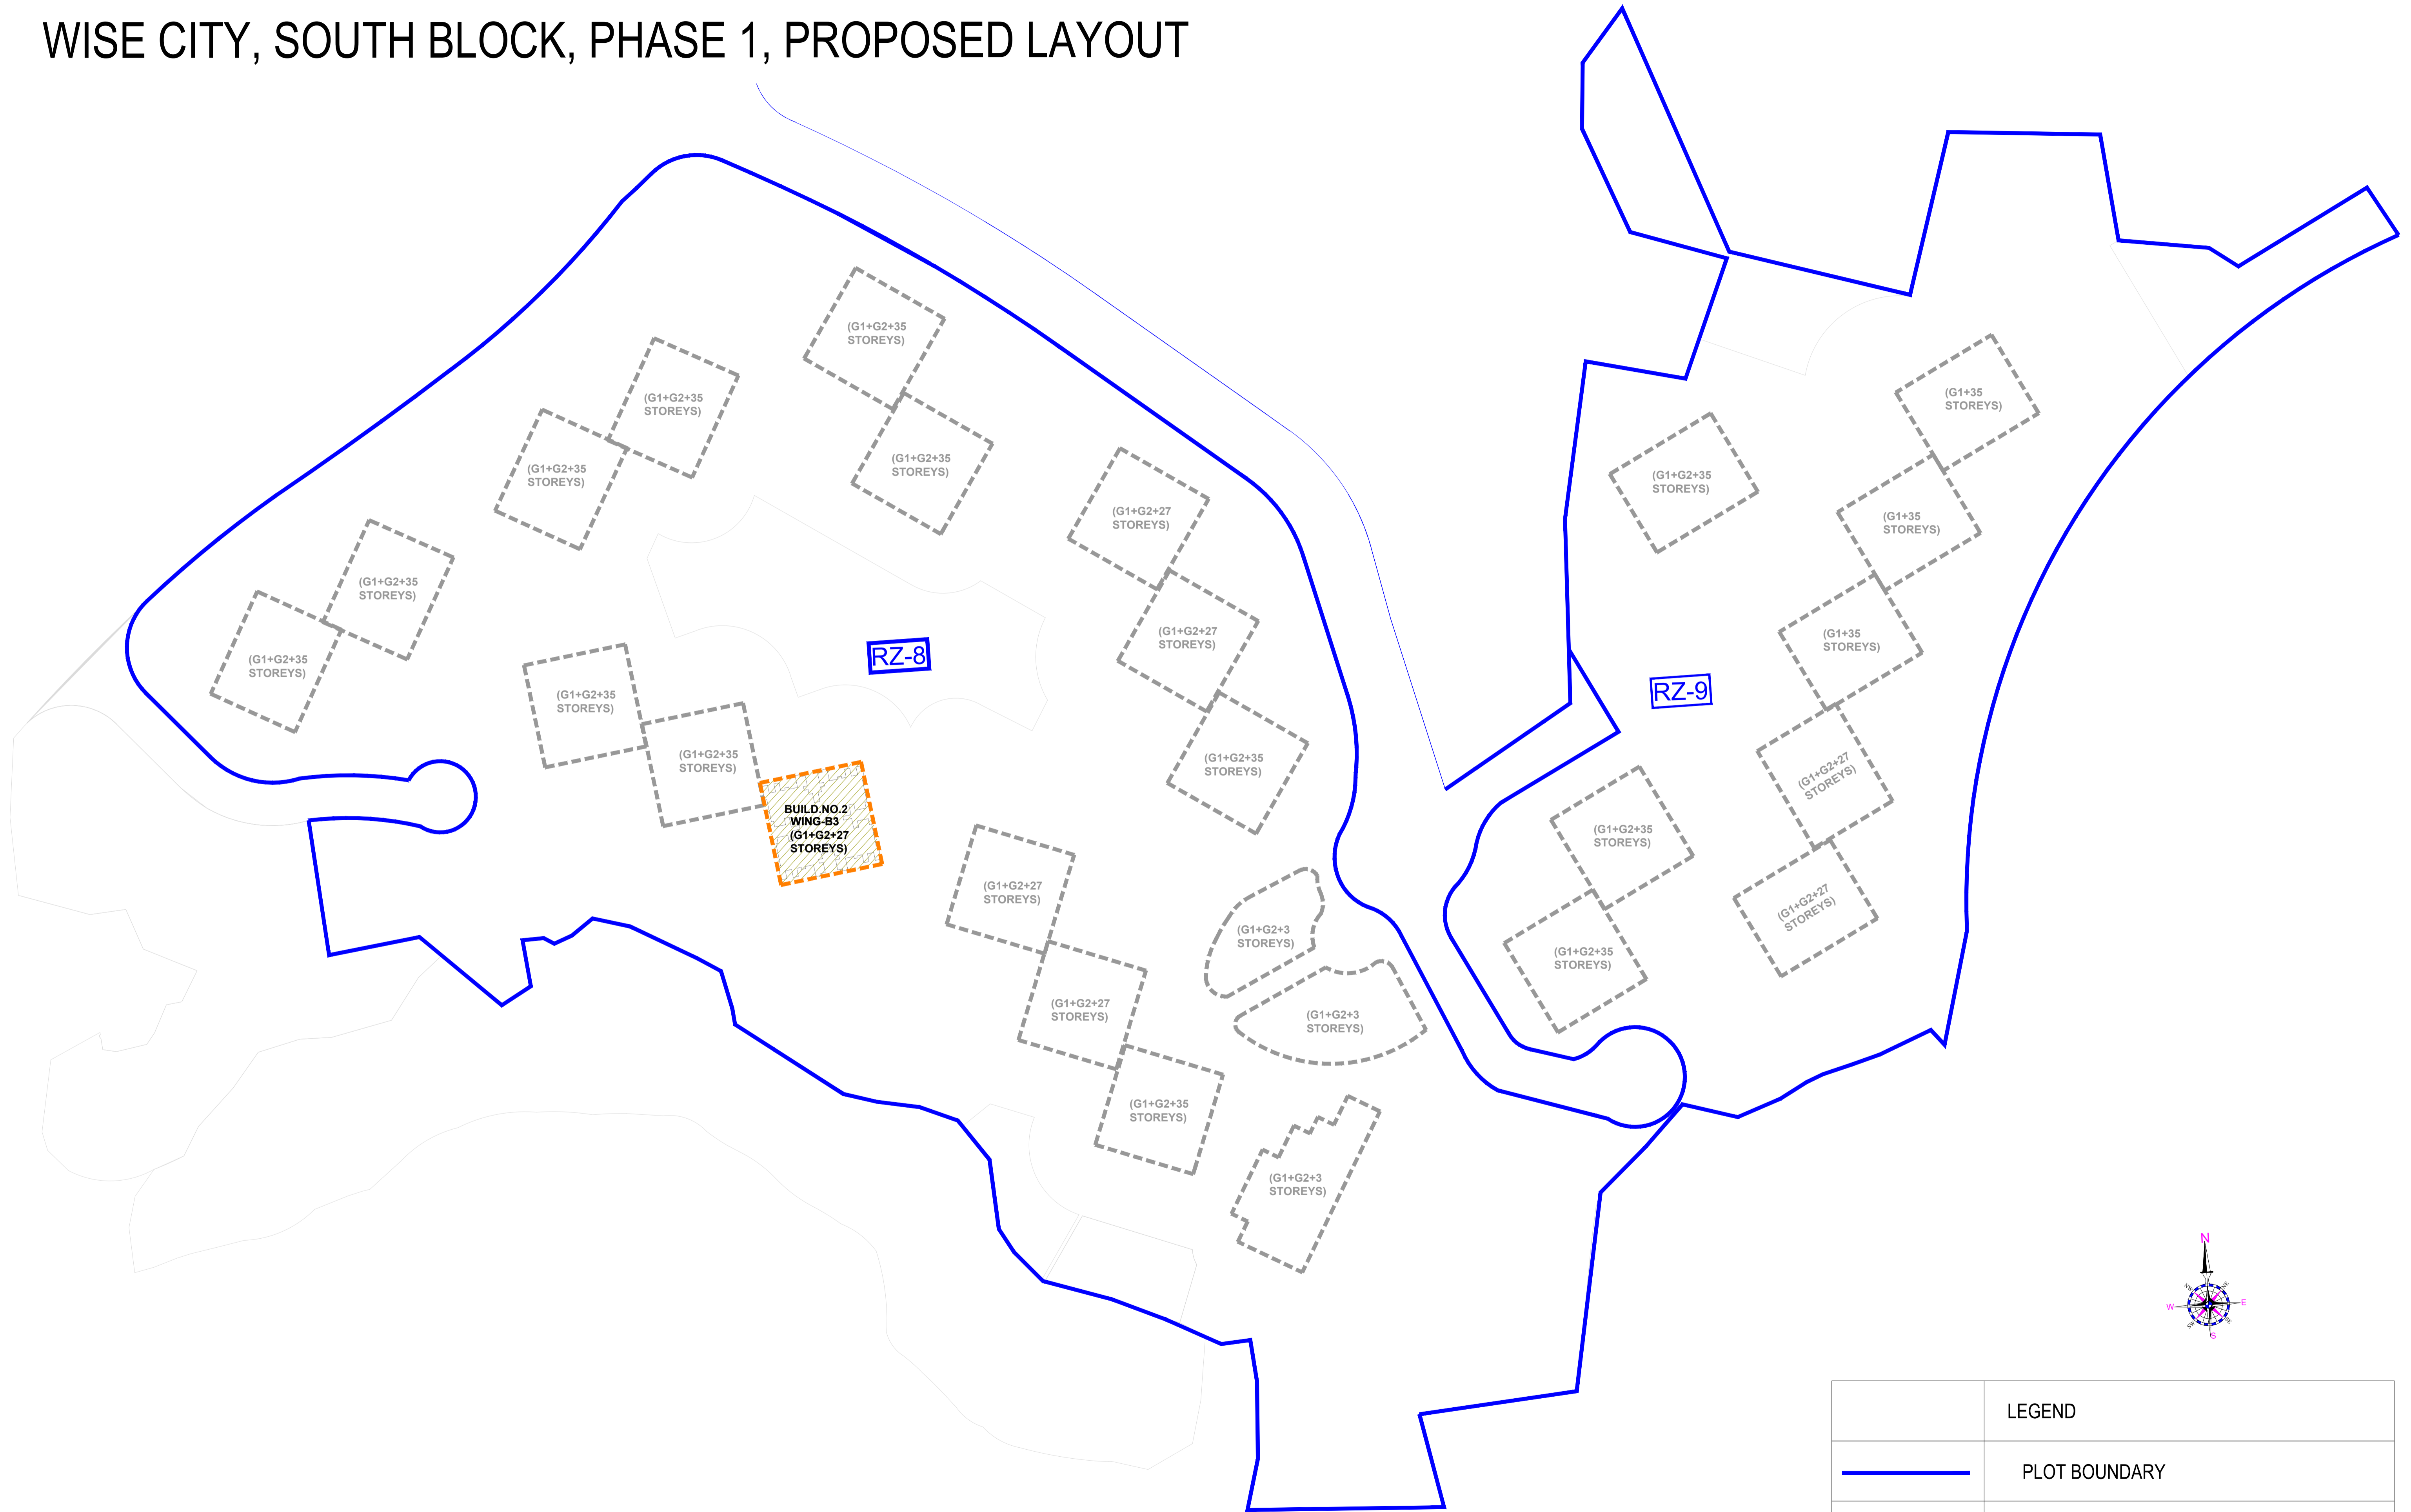

WISE CITY, SOUTH BLOCK, PHASE 1, PROPOSED LAYOUT

LEGEND	
	PLOT BOUNDARY
	PROPOSED REAL ESTATE PROJECT

ITP LAYOUT PLAN

LEGEND		
01		WISECITY SOUTH BLOCK PHASE 1
02		FUTURE DEVELOPMENT