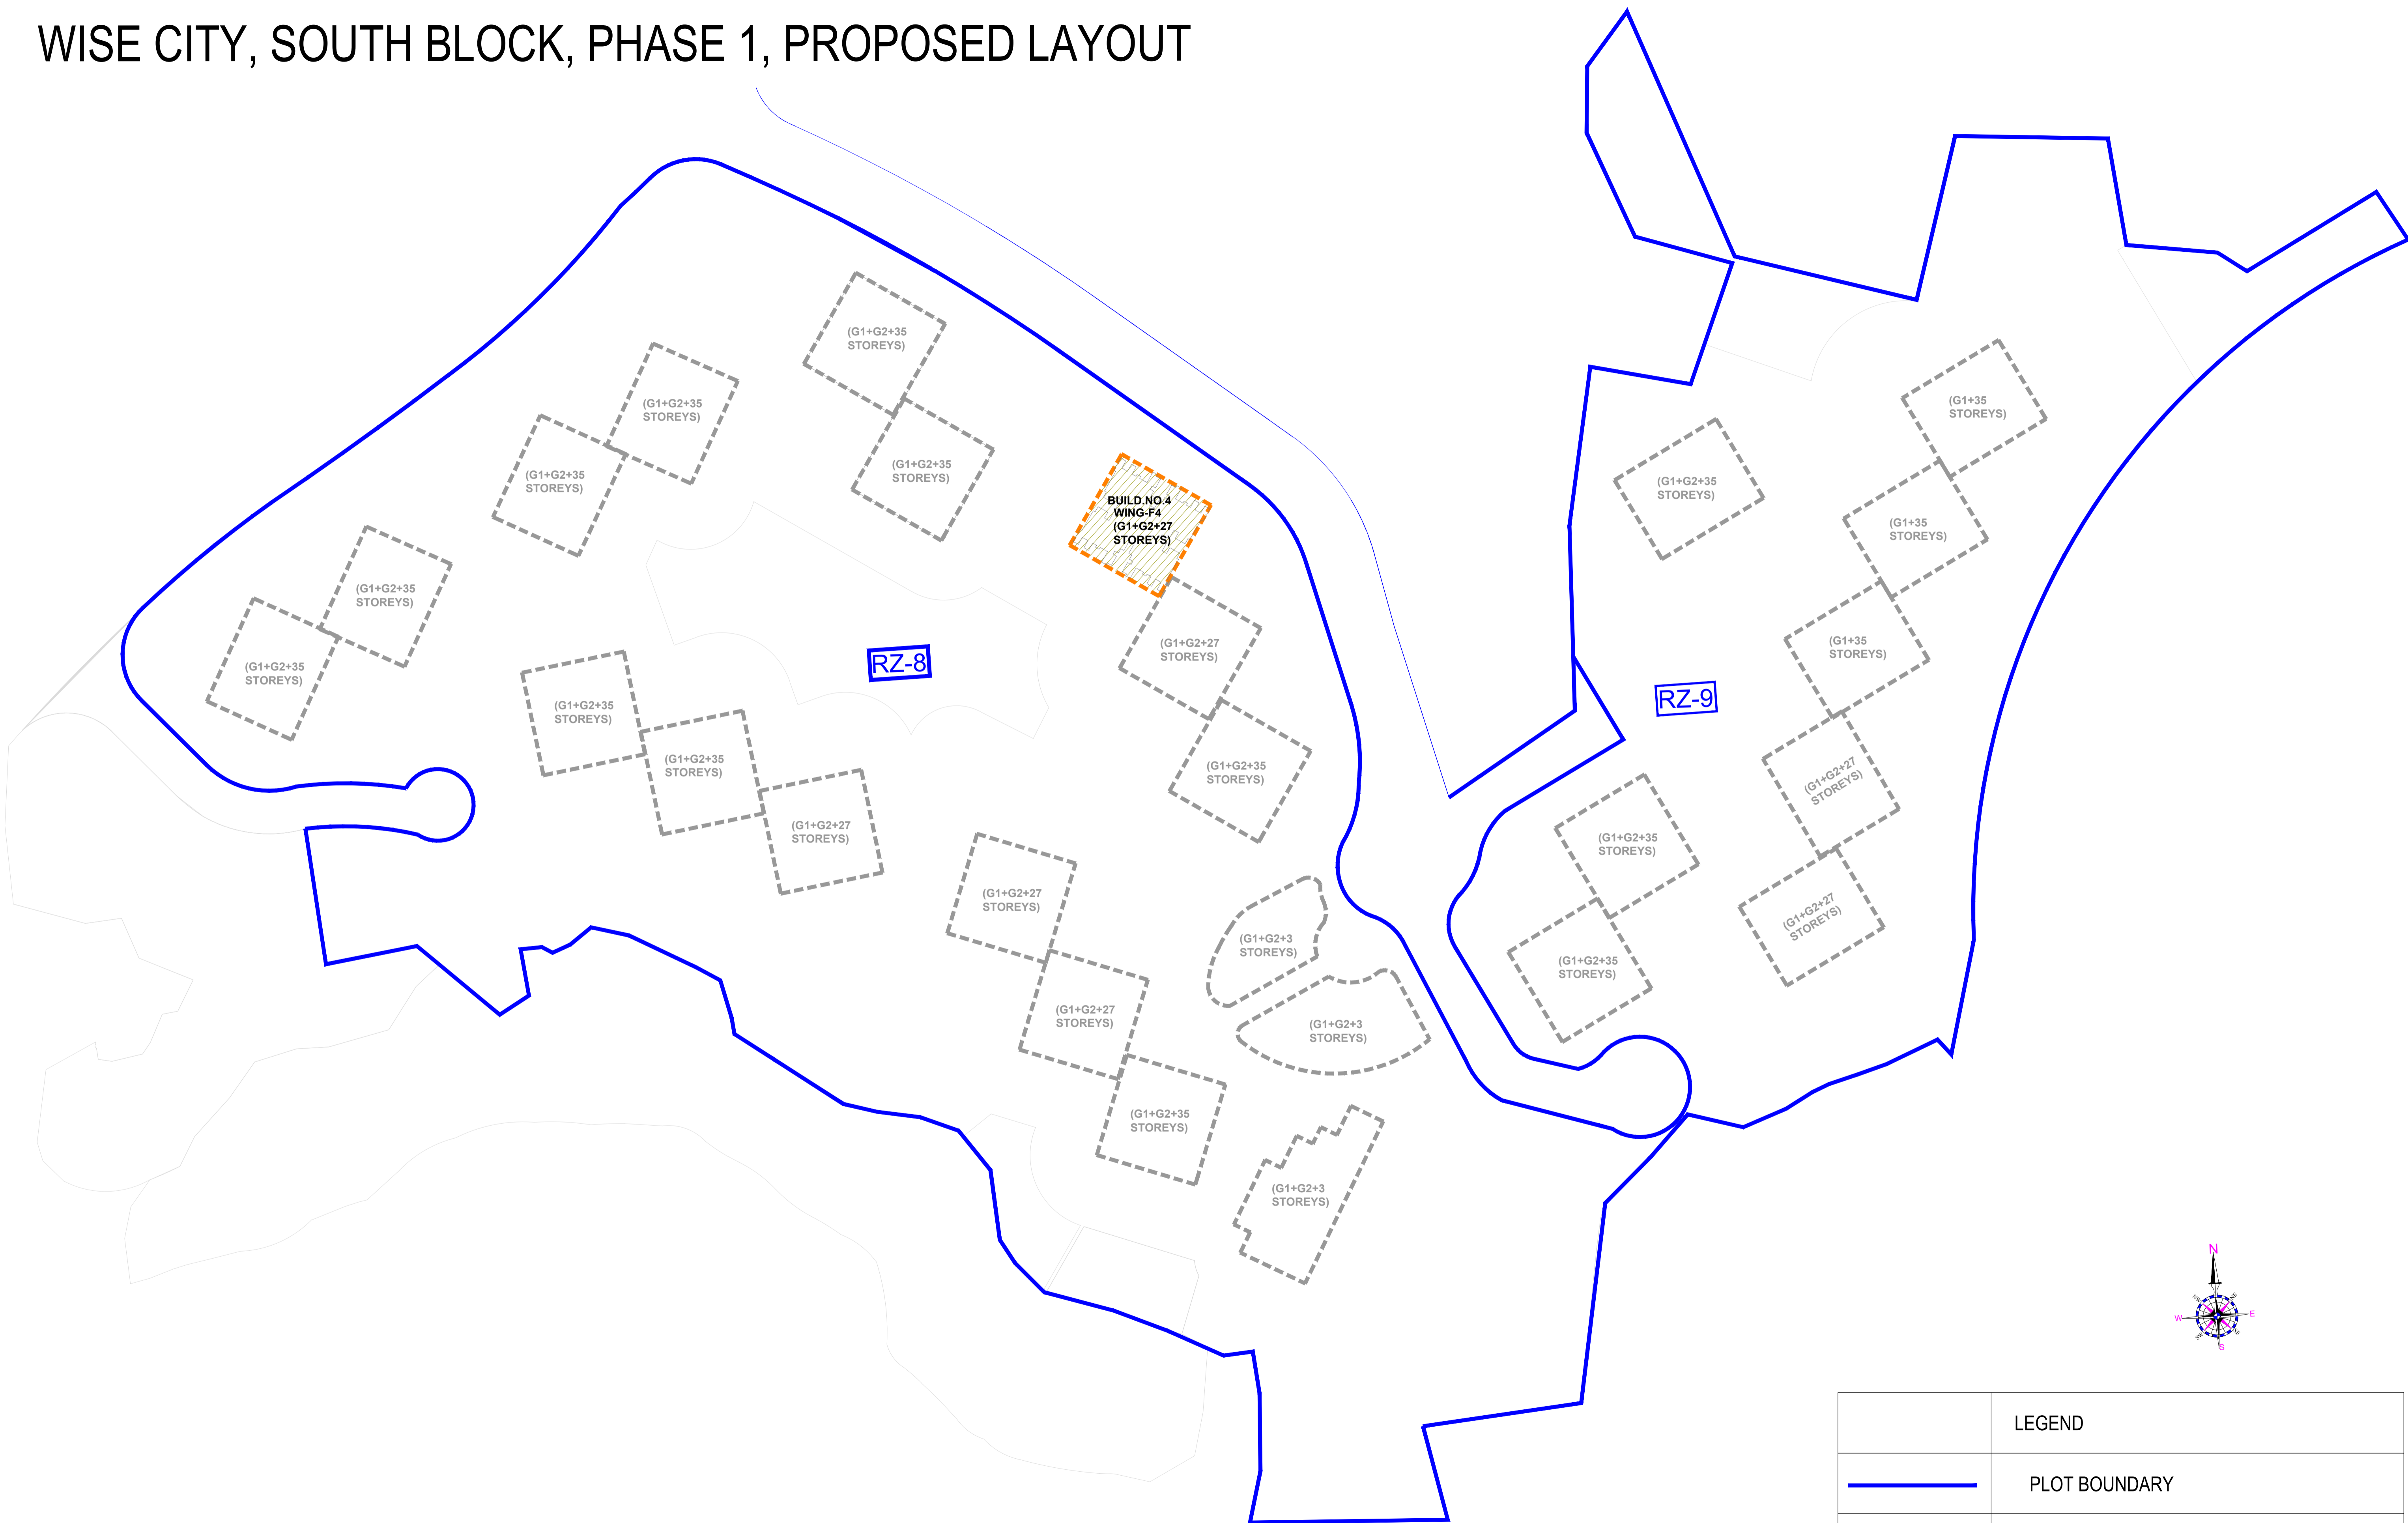

WISE CITY, SOUTH BLOCK, PHASE 1, PROPOSED LAYOUT

| LEGEND | |
|---|------------------------------|
|  | PLOT BOUNDARY |
|  | PROPOSED REAL ESTATE PROJECT |

ITP LAYOUT PLAN

| LEGEND | | |
|--------|---|------------------------------|
| 01 | | WISECITY SOUTH BLOCK PHASE 1 |
| 02 | | FUTURE DEVELOPMENT |