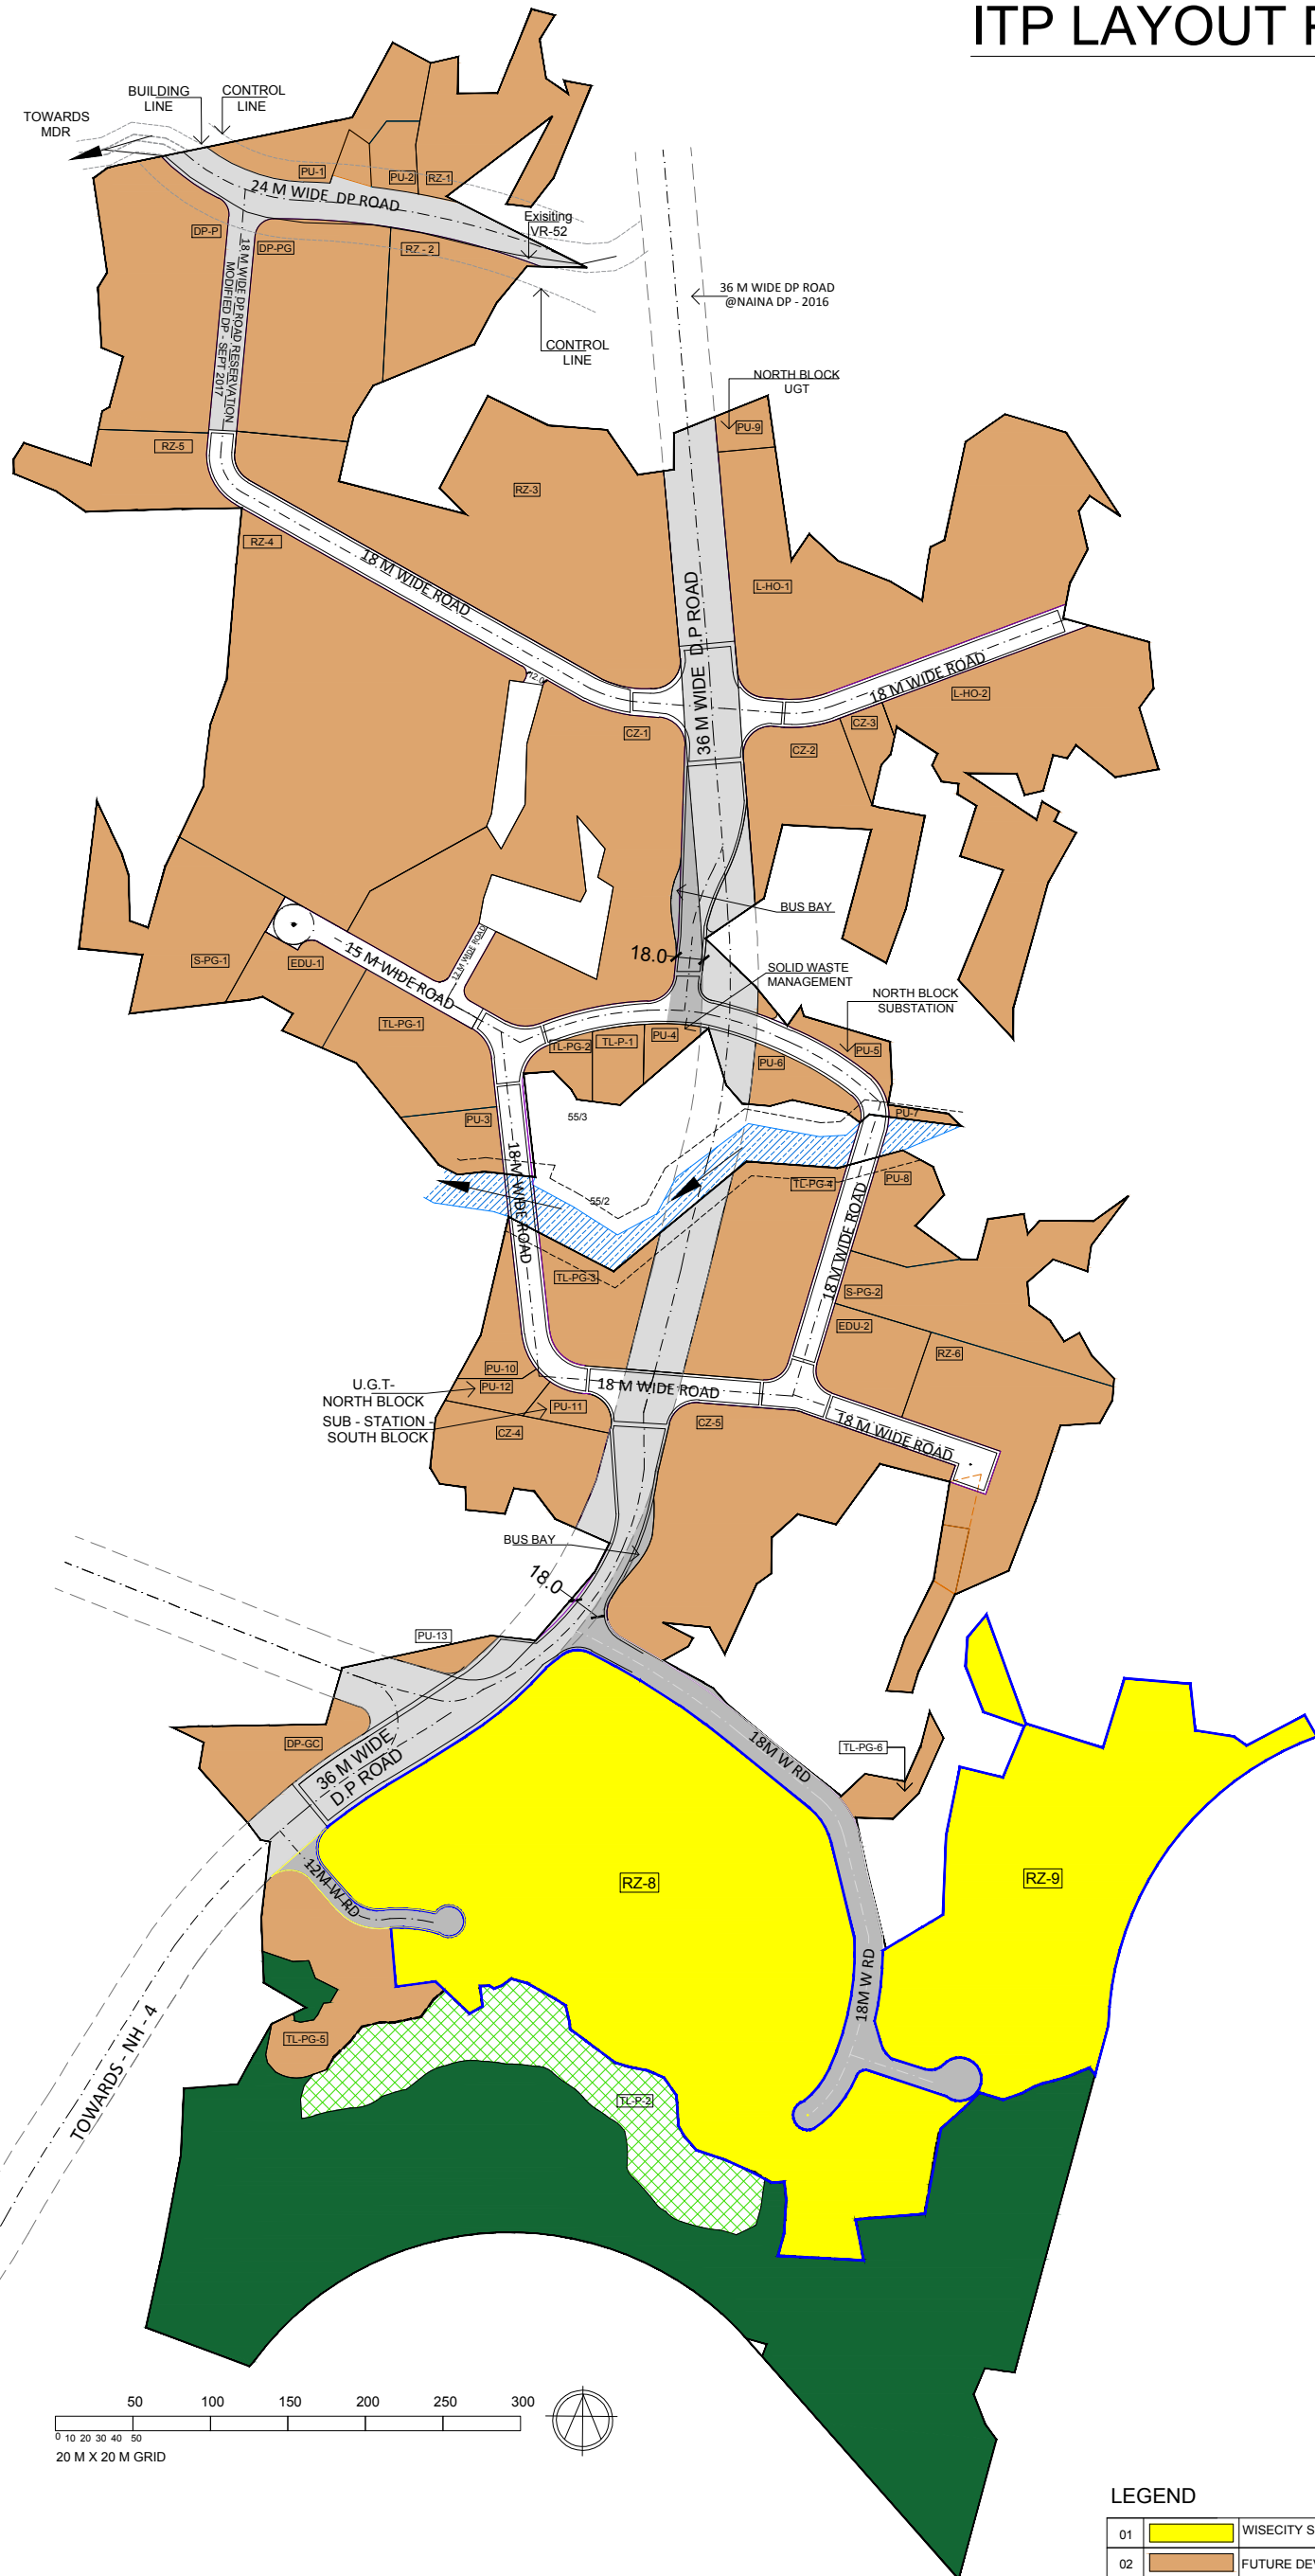

WISE CITY, SOUTH BLOCK, PHASE 1, PROPOSED LAYOUT

| LEGEND | |
|---|------------------------------|
|  | PLOT BOUNDARY |
|  | PROPOSED REAL ESTATE PROJECT |

ITP LAYOUT PLAN

| LEGEND | | |
|--------|---|------------------------------|
| 01 | | WISECITY SOUTH BLOCK PHASE 1 |
| 02 | | FUTURE DEVELOPMENT |