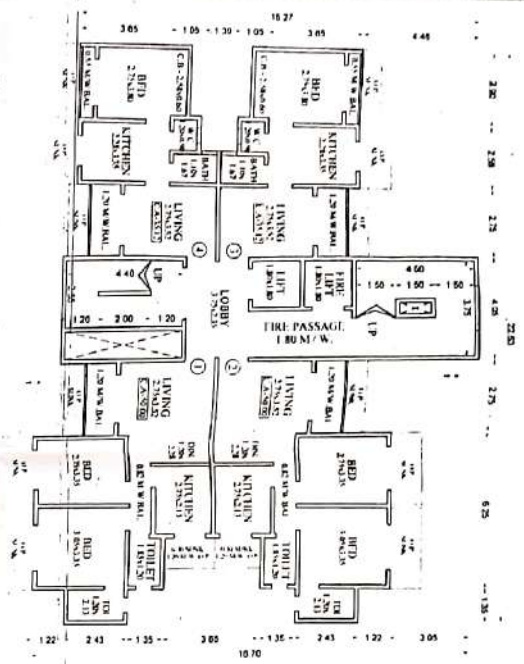

FLOOR	BUILT UP AREA	EXCESS STR. AREA	EXCESS BALCONY AREA	(Sq.M)
GR FL	172.51	-	-	172.51
TOTAL	172.51	-	-	172.51

HAVING COURT	NO OF	HAVING	HAVING
TRASHING	TRASHING	TRASHING	TRASHING
NO	2	1.80	6.90
TOTAL	2	1.80	6.90

FLOOR	BUILT UP AREA	EXCESS STR. AREA	EXCESS BALCONY AREA	(Sq.M)
GR FL	172.51	-	-	172.51
TOTAL	172.51	-	-	172.51

AREA CALCULATION (1ST FLR.)

NO	DESCRIPTION	AREA (Sq.M)
1	Living	12.50
2	Kitchen	8.50
3	Bed	10.50
4	Bath	4.50
5	Corridor	3.50
6	Stair	2.50
7	Fire Passage	1.50
8	Other	1.50
TOTAL		54.00

NO	DESCRIPTION	AREA (Sq.M)
1	Living	12.50
2	Kitchen	8.50
3	Bed	10.50
4	Bath	4.50
5	Corridor	3.50
6	Stair	2.50
7	Fire Passage	1.50
8	Other	1.50
TOTAL		54.00

NO	DESCRIPTION	AREA (Sq.M)
1	Living	12.50
2	Kitchen	8.50
3	Bed	10.50
4	Bath	4.50
5	Corridor	3.50
6	Stair	2.50
7	Fire Passage	1.50
8	Other	1.50
TOTAL		54.00

FLOOR	BUILT UP AREA	EXCESS STR. AREA	EXCESS BALCONY AREA	(Sq.M)
GR FL	69.22	-	-	69.22
TOTAL	69.22	-	-	69.22

REVISION	DESCRIPTION	DATE	BY	CHECKED