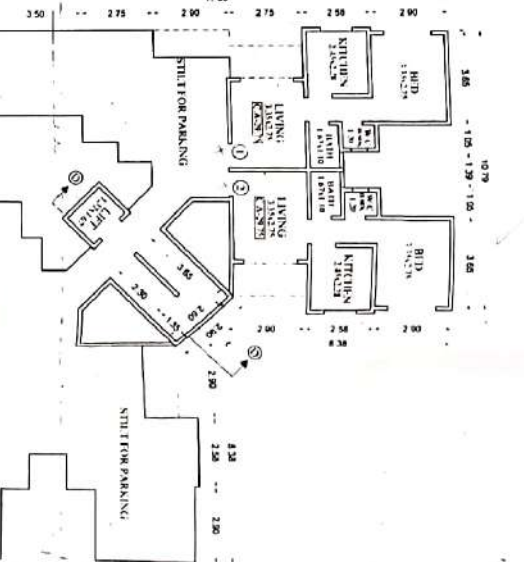

FLOOR	BUILT UP AREA	EXCESS STR. AREA	EXCESS BALCONY AREA	(Sq.M)
GR FL	172.51	-	-	172.51
TOTAL	172.51	-	-	172.51

HAVING COURT	NO OF	HAVING	HAVING
TRASHING	TRASHING	TRASHING	TRASHING
NO	2	1.80	6.90
TOTAL	2	1.80	6.90

FLOOR	BUILT UP AREA	EXCESS STR. AREA	EXCESS BALCONY AREA	(Sq.M)
GR FL	172.51	-	-	172.51
TOTAL	172.51	-	-	172.51

AREA CALCULATION (1ST FLR.)

NO	DESCRIPTION	AREA (Sq.M)
1	Living	12.50
2	Kitchen	8.50
3	Bed	10.50
4	Bath	4.50
5	Corridor	3.50
6	Stair	2.50
7	Fire Passage	1.50
8	Other	1.50
TOTAL		54.00

ST. CASE AREA CALC. (1ST FLR.)

NO	DESCRIPTION	AREA (Sq.M)
1	Living	12.50
2	Kitchen	8.50
3	Bed	10.50
4	Bath	4.50
5	Corridor	3.50
6	Stair	2.50
7	Fire Passage	1.50
8	Other	1.50
TOTAL		54.00

BALCONY AREA CALC. (1ST FLR.)

AREA CALCULATION (GR FLR.)

NO	DESCRIPTION	AREA (Sq.M)
1	Living	12.50
2	Kitchen	8.50
3	Bed	10.50
4	Bath	4.50
5	Corridor	3.50
6	Stair	2.50
7	Fire Passage	1.50
8	Other	1.50
TOTAL		54.00

BUILT UP AREA STATEMENT (BLDG. J)

FLOOR	BUILT UP AREA	EXCESS STR. AREA	EXCESS BALCONY AREA	(Sq.M)
GR FL	69.22	-	-	69.22
TOTAL	69.22	-	-	69.22

GROSS BUILT UP AREA - 240.20 M²

FORM II

REVISION	DESCRIPTION	DATE	BY	CHECKED