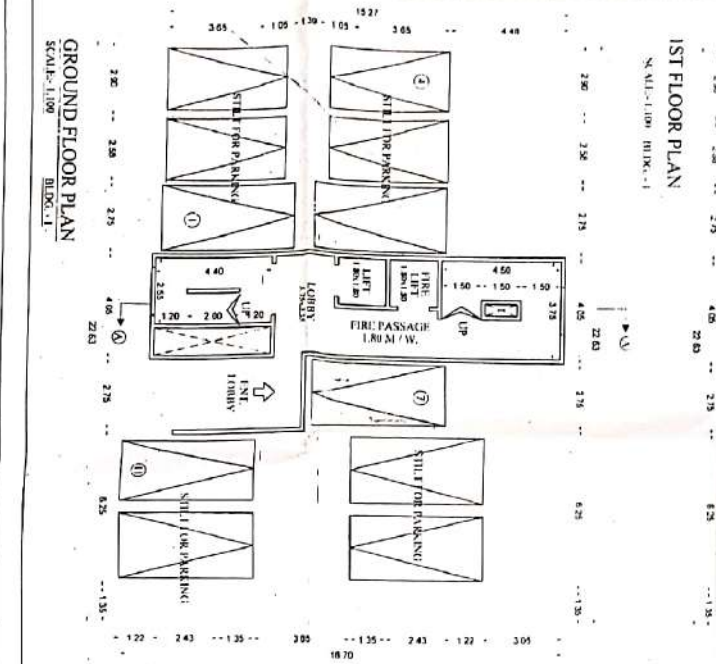

FLOOR	BUILT UP AREA	EXCESS STR. AREA	EXCESS BALCONY AREA	(Sq.M)
GR FL	172.51	-	-	172.51
TOTAL	172.51	-	-	172.51

HAVING COURT	NO OF	HAVING	HAVING
TRASHING	TRASHING	TRASHING	TRASHING
NO	2	1.80	6.90
TOTAL	2	1.80	6.90

FLOOR	BUILT UP AREA	EXCESS STR. AREA	EXCESS BALCONY AREA	(Sq.M)
GR FL	172.51	-	-	172.51
TOTAL	172.51	-	-	172.51

AREA CALCULATION (1ST FLR.)

NO	DESCRIPTION	AREA (Sq.M)
1	Living	12.50
2	Kitchen	8.50
3	Bed	10.50
4	Bath	4.50
5	Corridor	3.50
6	Stair	2.50
7	Fire Passage	1.50
8	Other	1.50
TOTAL		54.00

ST. CASE AREA CALC. (1ST FLR.)

NO	DESCRIPTION	AREA (Sq.M)
1	Living	12.50
2	Kitchen	8.50
3	Bed	10.50
4	Bath	4.50
5	Corridor	3.50
6	Stair	2.50
7	Fire Passage	1.50
8	Other	1.50
TOTAL		54.00

BALCONY AREA CALC. (1ST FLR.)

AREA CALCULATION (GR FLR.)

NO	DESCRIPTION	AREA (Sq.M)
1	Living	12.50
2	Kitchen	8.50
3	Bed	10.50
4	Bath	4.50
5	Corridor	3.50
6	Stair	2.50
7	Fire Passage	1.50
8	Other	1.50
TOTAL		54.00

BUILT UP AREA STATEMENT (BLDG. J)

FLOOR	BUILT UP AREA	EXCESS STR. AREA	EXCESS BALCONY AREA	(Sq.M)
GR FL	69.22	-	-	69.22
TOTAL	69.22	-	-	69.22

GROSS BUILT UP AREA - 240.20 M²

FORM II

REVISION	DESCRIPTION	DATE	BY	CHECKED