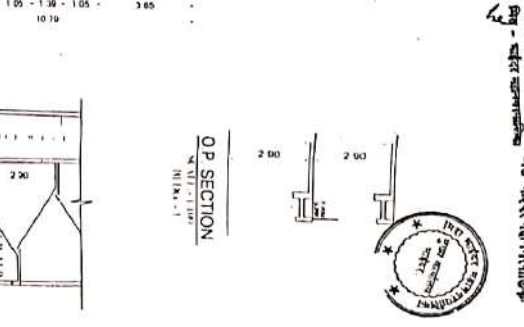

FLOOR	BUILT UP AREA	EXCESS STR. AREA	EXCESS BALCONY AREA	(Sq.M)
GR FL	172.51	-	-	172.51
TOTAL	172.51	-	-	172.51

HAVING COURT	NO OF	HAVING	HAVING
TRASHING	TRASHING	TRASHING	TRASHING
NO	2	1.80	6.90
TOTAL	2	1.80	6.90

FLOOR	BUILT UP AREA	EXCESS STR. AREA	EXCESS BALCONY AREA	(Sq.M)
GR FL	172.51	-	-	172.51
TOTAL	172.51	-	-	172.51

AREA CALCULATION (1ST FLR.)

NO	DESCRIPTION	AREA (Sq.M)
1	Living	12.50
2	Kitchen	8.50
3	Bed	10.50
4	Bath	4.50
5	Corridor	3.50
6	Stair	2.50
7	Fire Passage	1.50
8	Other	1.50
TOTAL		54.00

ST. CASE AREA CALC. (1ST FLR.)

NO	DESCRIPTION	AREA (Sq.M)
1	Living	12.50
2	Kitchen	8.50
3	Bed	10.50
4	Bath	4.50
5	Corridor	3.50
6	Stair	2.50
7	Fire Passage	1.50
8	Other	1.50
TOTAL		54.00

BALCONY AREA CALC. (1ST FLR.)

AREA CALCULATION (GR FLR.)

NO	DESCRIPTION	AREA (Sq.M)
1	Living	12.50
2	Kitchen	8.50
3	Bed	10.50
4	Bath	4.50
5	Corridor	3.50
6	Stair	2.50
7	Fire Passage	1.50
8	Other	1.50
TOTAL		54.00

BUILT UP AREA STATEMENT (BLDG. J)

FLOOR	BUILT UP AREA	EXCESS STR. AREA	EXCESS BALCONY AREA	(Sq.M)
GR FL	69.22	-	-	69.22
TOTAL	69.22	-	-	69.22

GROSS BUILT UP AREA - 240.20 M²

FORM II

REVISION	DESCRIPTION	DATE	BY	CHECKED