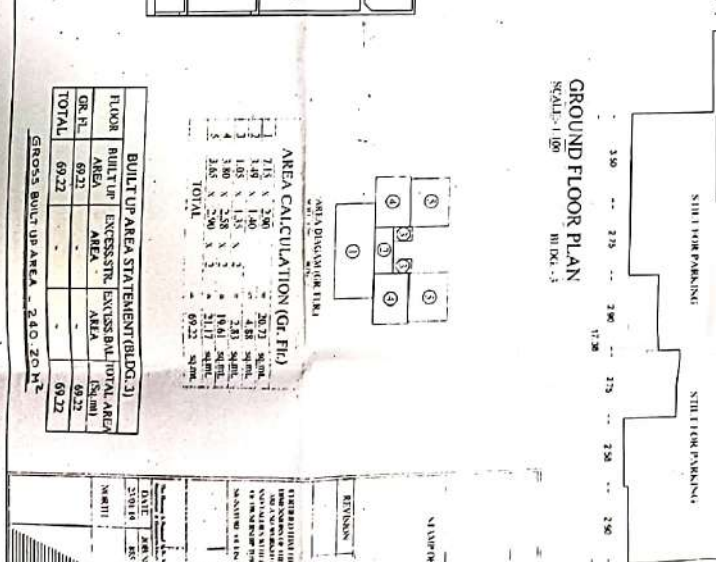

FLOOR	BUILT UP AREA	EXCESS STR. AREA	EXCESS BALCONY AREA	(Sq.M)
GR FL	172.51	-	-	172.51
TOTAL	172.51	-	-	172.51

HAVING COURT	NO OF	HAVING	HAVING
TRASHING	TRASHING	TRASHING	TRASHING
NO	2	1.80	6.90
TOTAL	2	1.80	6.90

FLOOR	BUILT UP AREA	EXCESS STR. AREA	EXCESS BALCONY AREA	(Sq.M)
GR FL	172.51	-	-	172.51
TOTAL	172.51	-	-	172.51

NO	DESCRIPTION	AREA (Sq.M)
1	Living	12.50
2	Kitchen	8.50
3	Bed	10.50
4	Bath	4.50
5	Corridor	3.50
6	Stair	2.50
7	Fire Passage	1.50
8	Other	1.50
TOTAL		54.00

NO	DESCRIPTION	AREA (Sq.M)
1	Living	12.50
2	Kitchen	8.50
3	Bed	10.50
4	Bath	4.50
5	Corridor	3.50
6	Stair	2.50
7	Fire Passage	1.50
8	Other	1.50
TOTAL		54.00

AREA CALCULATION (GR FLR.)

NO	DESCRIPTION	AREA (Sq.M)
1	Living	12.50
2	Kitchen	8.50
3	Bed	10.50
4	Bath	4.50
5	Corridor	3.50
6	Stair	2.50
7	Fire Passage	1.50
8	Other	1.50
TOTAL		54.00

BUILT UP AREA STATEMENT (BLDG. J)

FLOOR	BUILT UP AREA	EXCESS STR. AREA	EXCESS BALCONY AREA	(Sq.M)
GR FL	69.22	-	-	69.22
TOTAL	69.22	-	-	69.22

GROSS BUILT UP AREA - 240.20 M²

REVISION	DESCRIPTION	DATE	BY	CHECKED