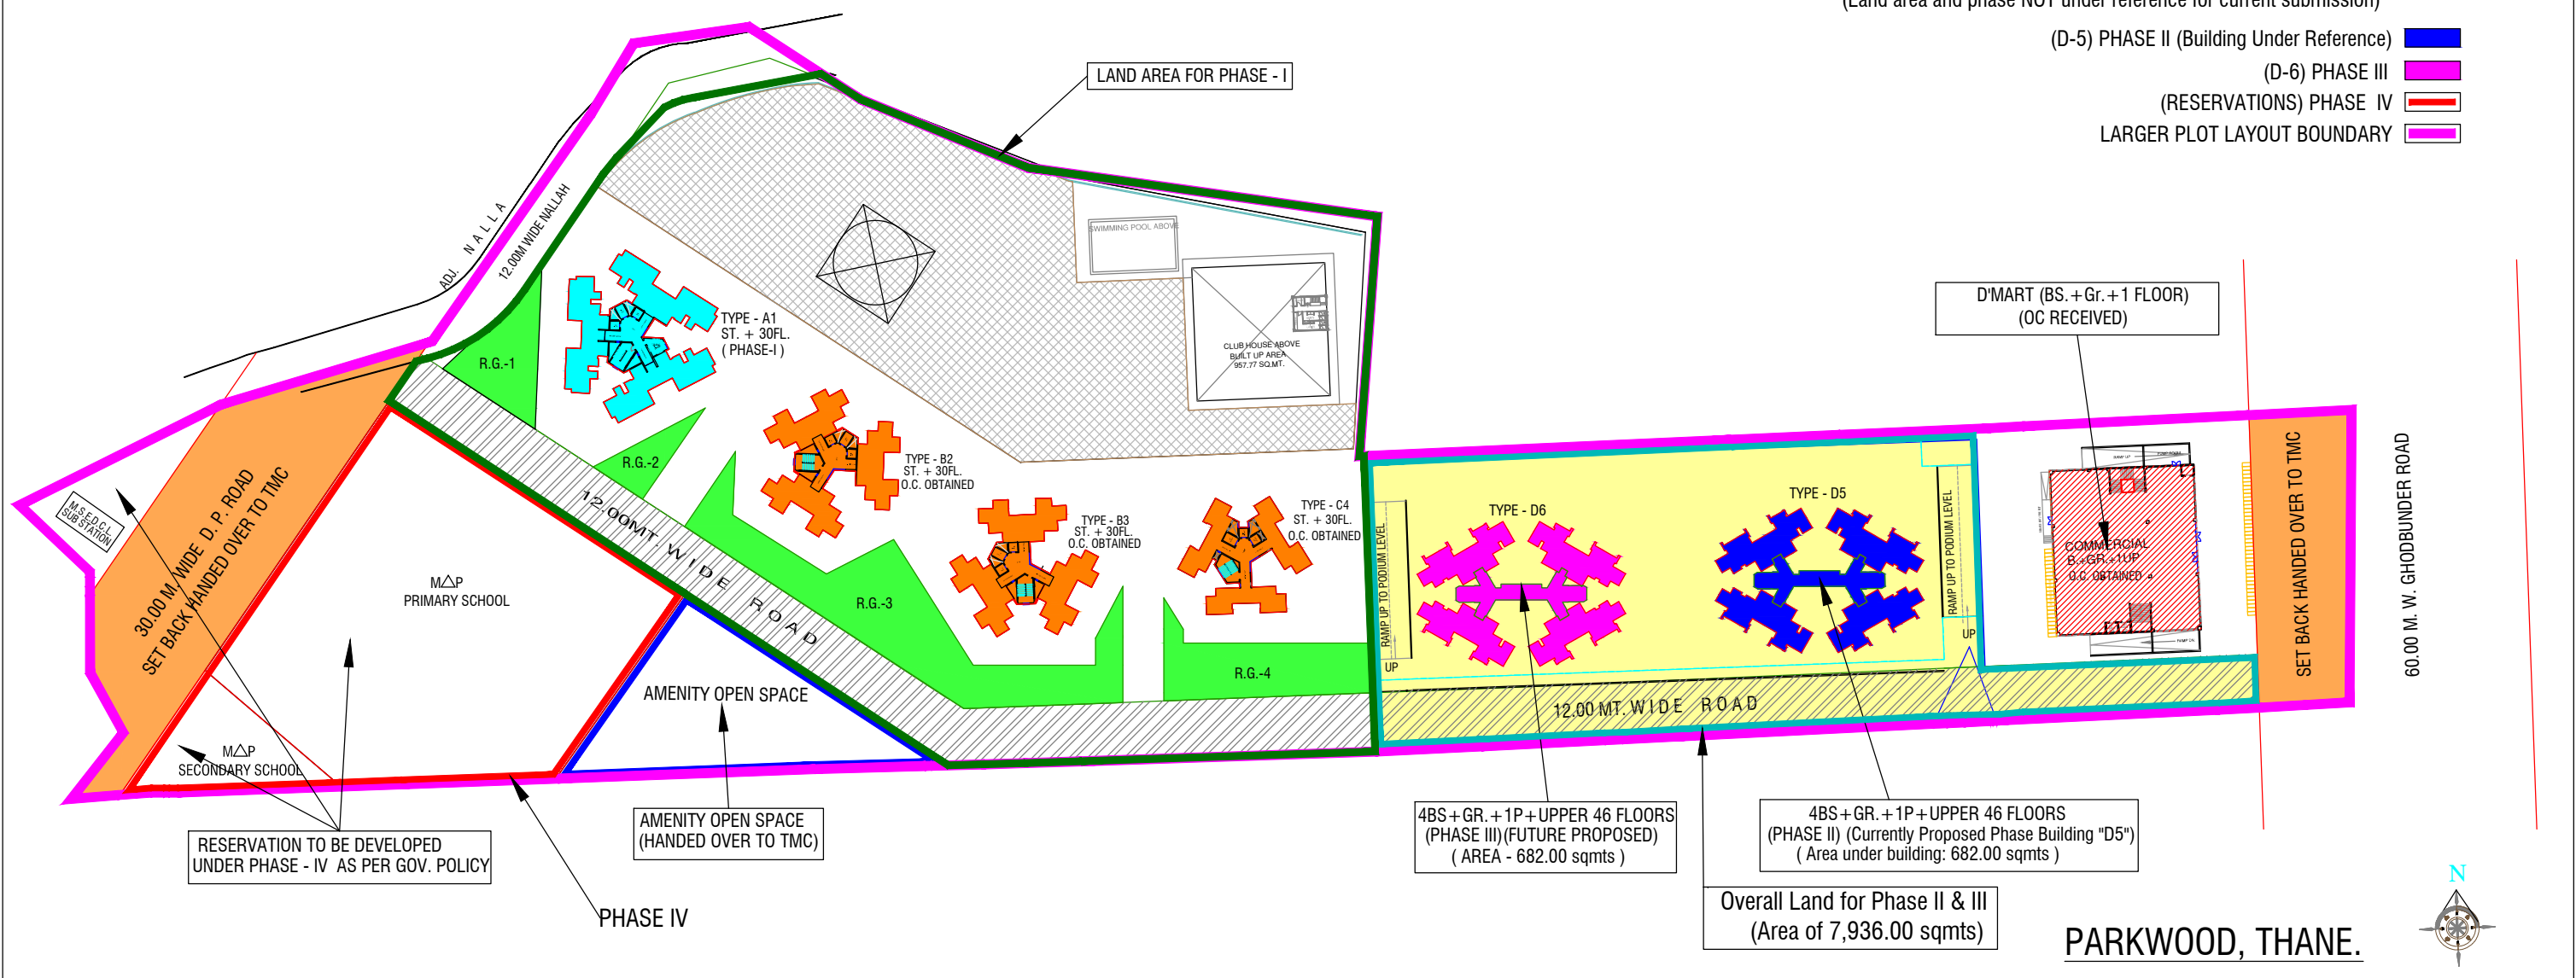

Project Layout ["Parkwoods" Project - Building D5 (Phase 2)]

PLOT BOUNDARY LEGEND

- LAND AREA FOR PHASE - I OF THE LARGER "PARKWOODS" PROJECT
(Land area and phase NOT under reference for current submission) █
- (D-5) PHASE II (Building Under Reference) █
- (D-6) PHASE III █
- (RESERVATIONS) PHASE IV █
- LARGER PLOT LAYOUT BOUNDARY █