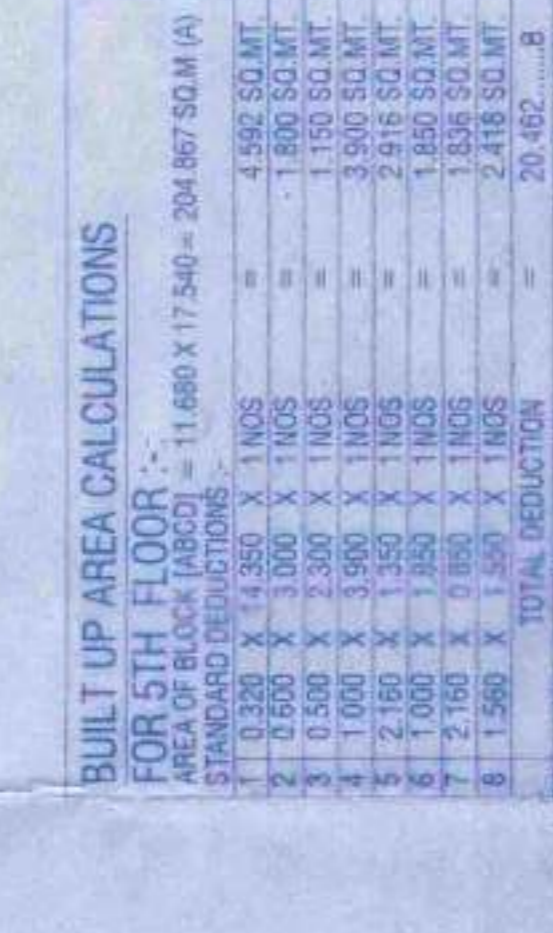

Ground Floor Still Area Calculation table for the ground floor.