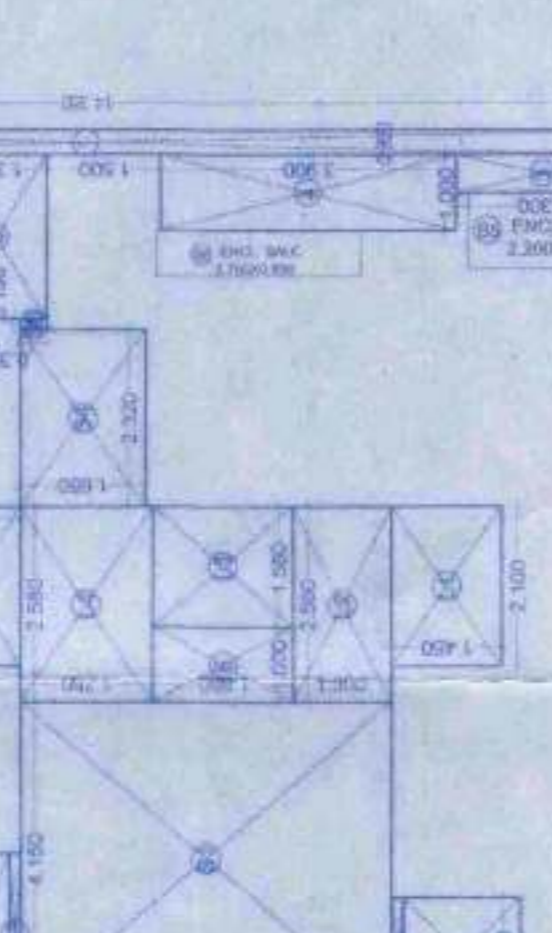

Stamp of approval from the local authority, featuring a signature and official seal.

C.B. AREA CALCULATION table showing room areas and totals for various floors.

Carpet Area Statement table listing carpeted areas for different rooms and floors.

Light & Ventilation Schedule table detailing room types and their respective window and door areas.

F.B. AREA CALCULATION table for the first and second floors.

Water Tank Statement table providing details on tank capacity and dimensions.

Terrace Area Statement table listing terrace areas for various levels.

Ground Floor Still Area Calculation table for the ground floor.

Ground Floor Still Area Calculation table for the ground floor.

Ground Floor Still Area Calculation table for the ground floor.