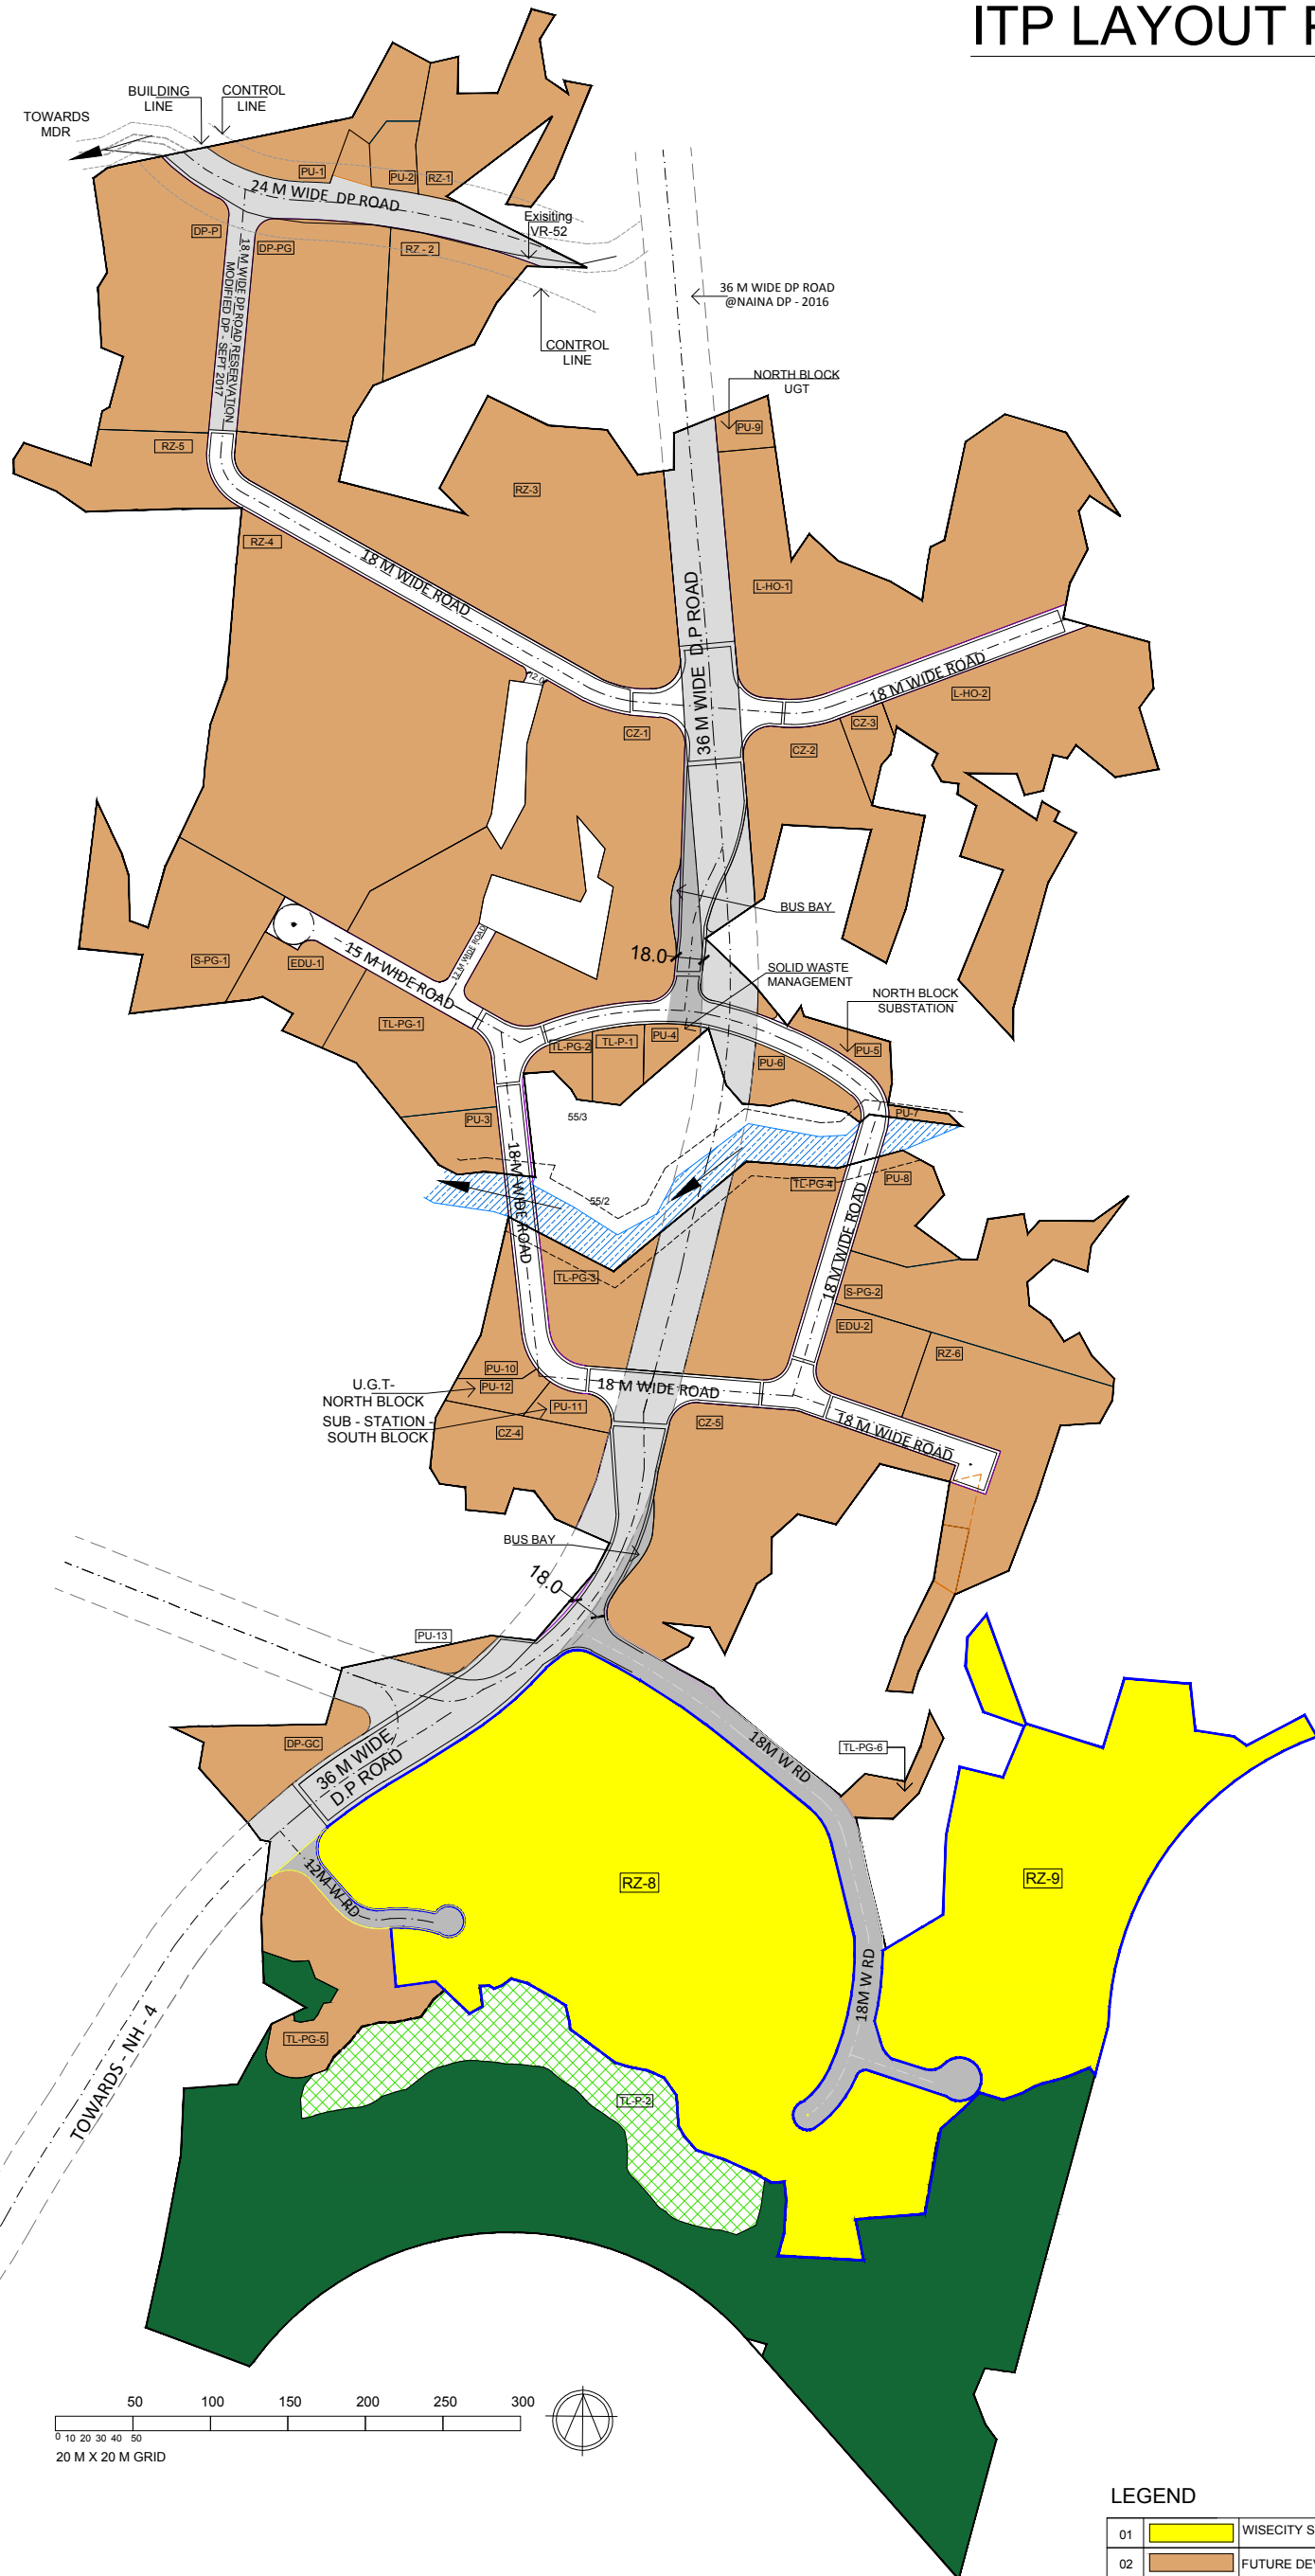

WISE CITY, SOUTH BLOCK, PHASE 1, PROPOSED LAYOUT

| LEGEND | |
|---|------------------------------|
|  | PLOT BOUNDARY |
|  | PROPOSED REAL ESTATE PROJECT |

ITP LAYOUT PLAN

| LEGEND | |
|--------|------------------------------|
| 01 | WISECITY SOUTH BLOCK PHASE 1 |
| 02 | FUTURE DEVELOPMENT |