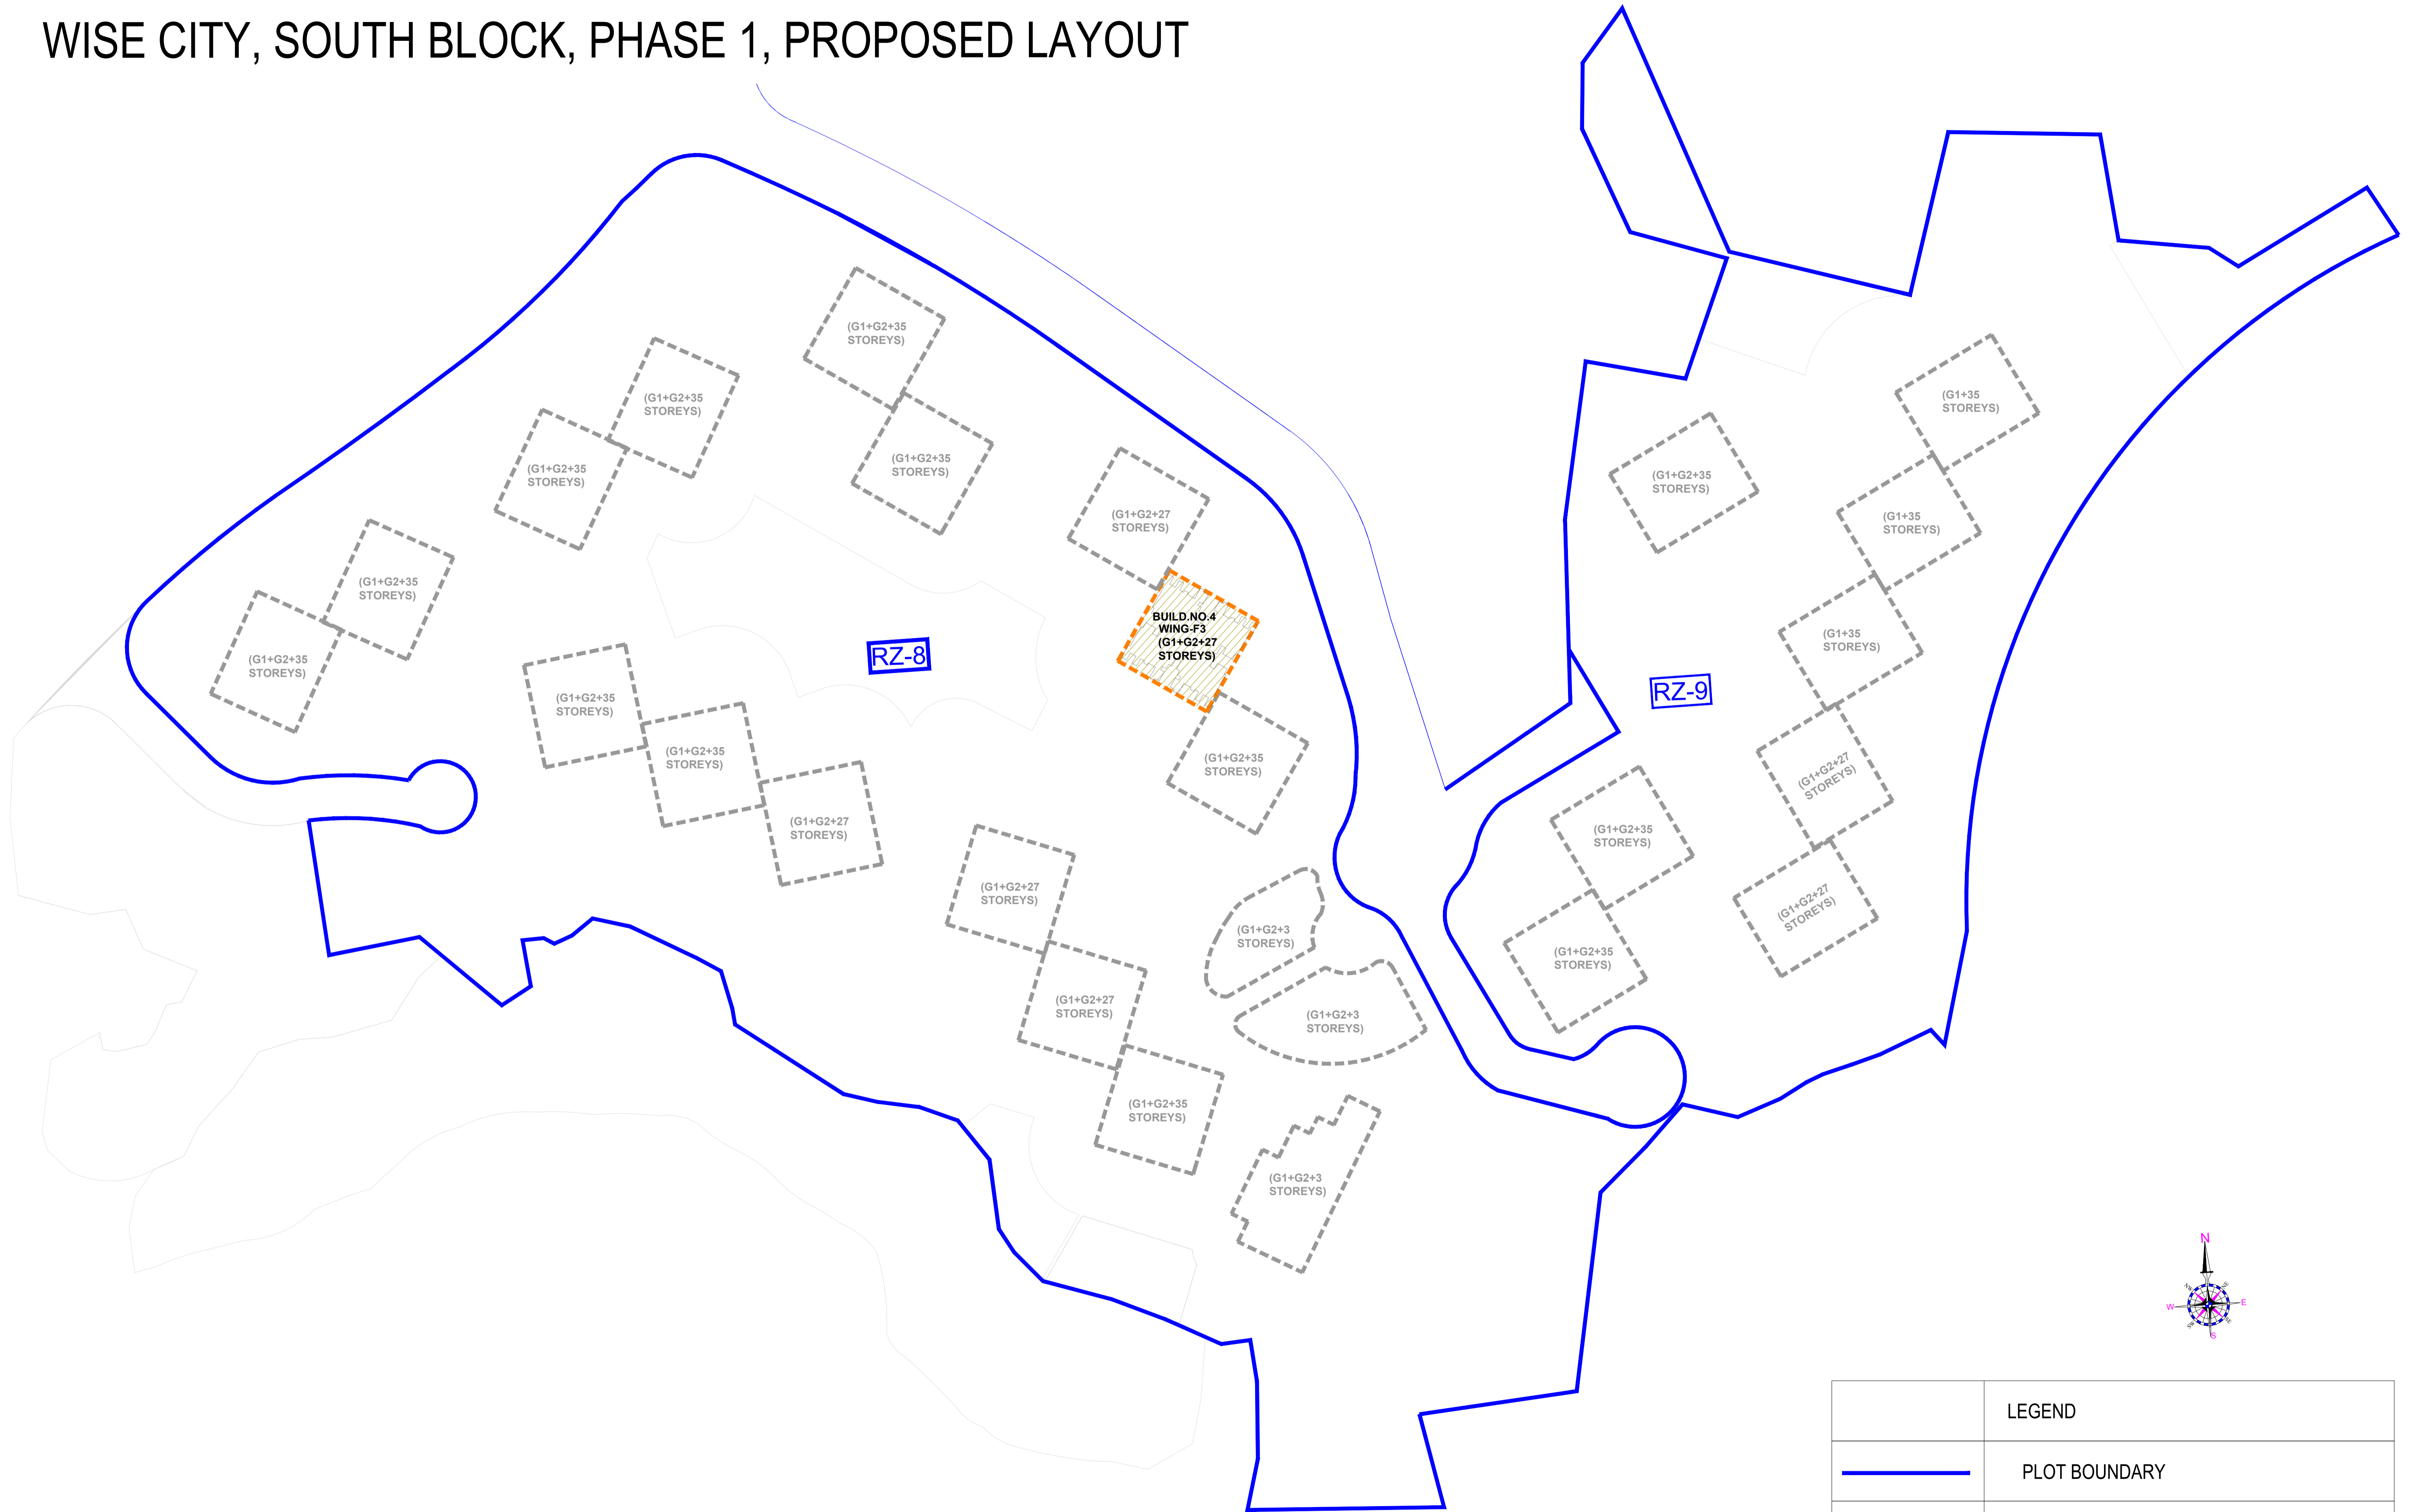

WISE CITY, SOUTH BLOCK, PHASE 1, PROPOSED LAYOUT

| LEGEND | |
|---|------------------------------|
|  | PLOT BOUNDARY |
|  | PROPOSED REAL ESTATE PROJECT |

ITP LAYOUT PLAN

| LEGEND | |
|--------|------------------------------|
| 01 | WISECITY SOUTH BLOCK PHASE 1 |
| 02 | FUTURE DEVELOPMENT |